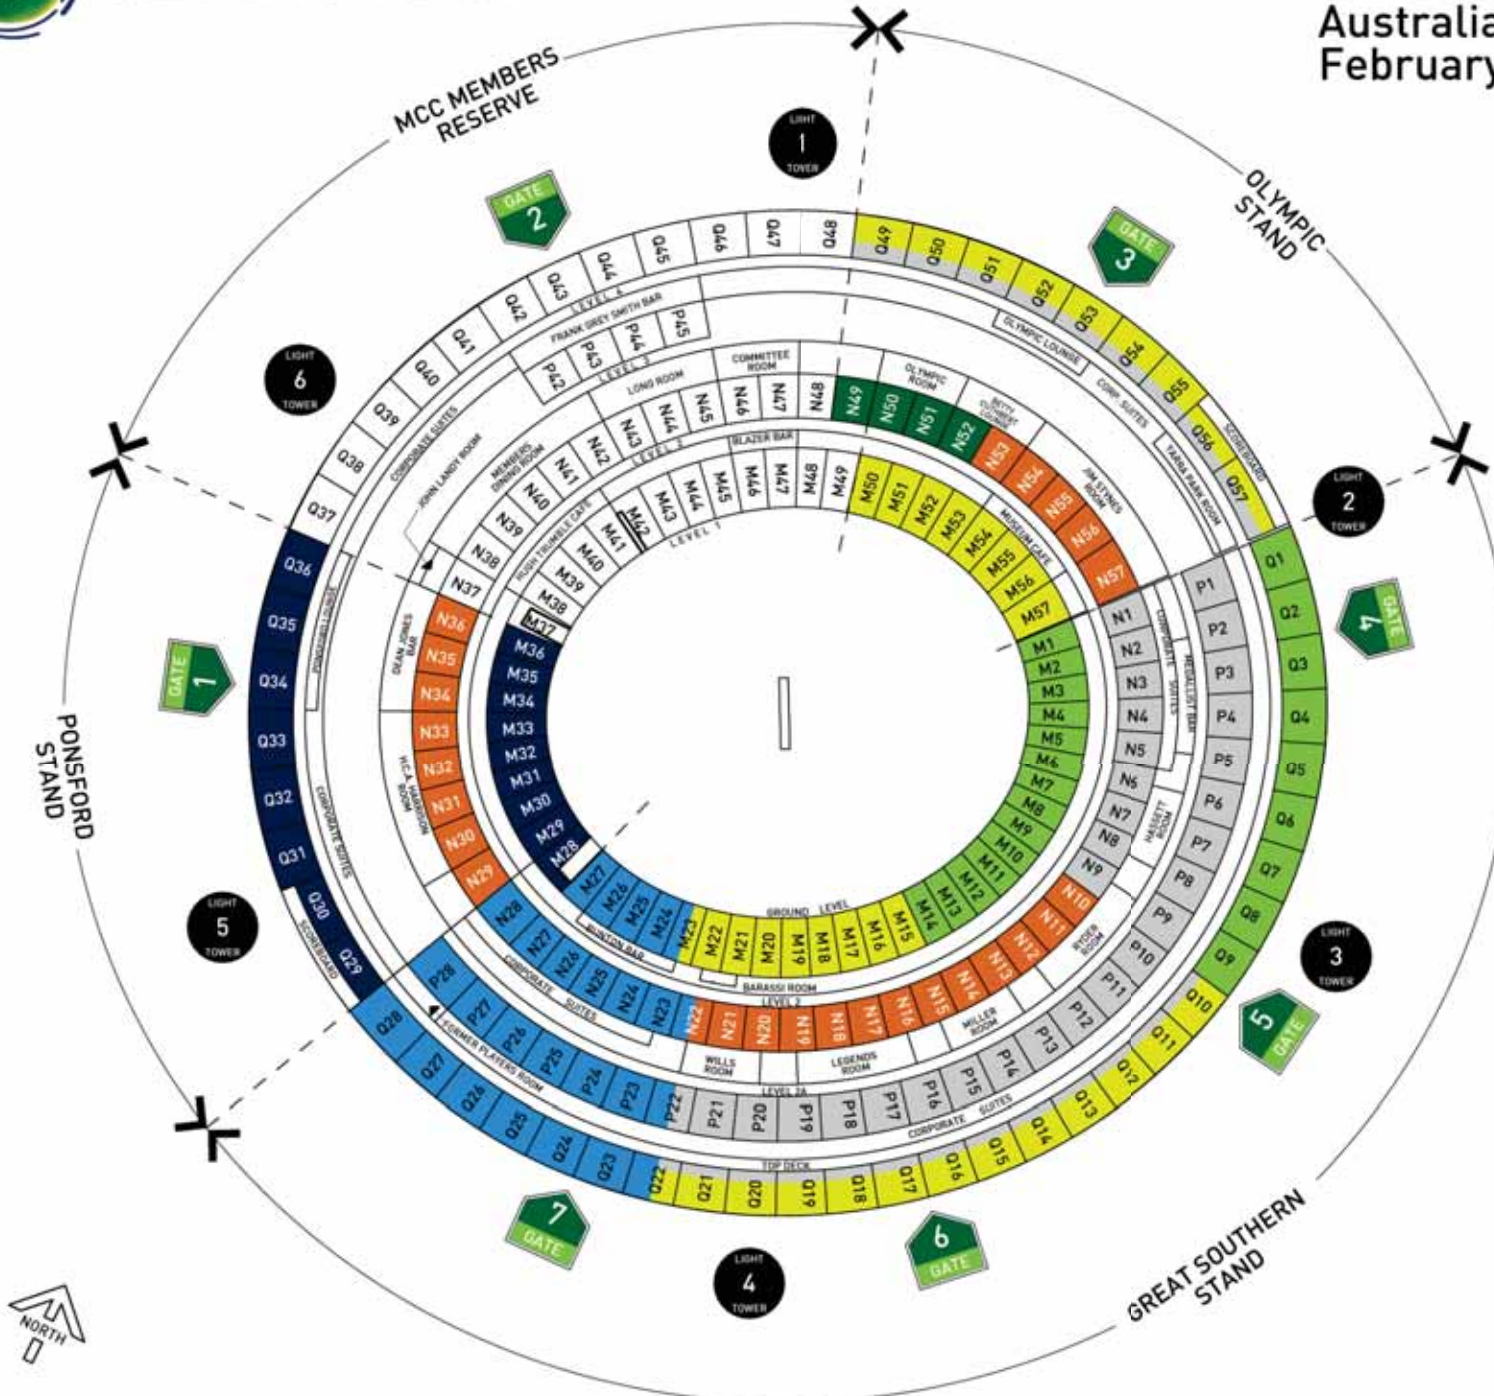

SEATING PLAN

ONE-DAY INTERNATIONAL

Australia v India
February 5, 2012

LEGEND

- PLATINUM
- GOLD
- SILVER
- BRONZE
- GENERAL RESERVE
- FAMILY GENERAL RESERVE (DRY AREA)
- AFL MEMBERS RESERVE

Bays affected by the sightscreen will be released for sale closer to the match day once the wicket being used is confirmed