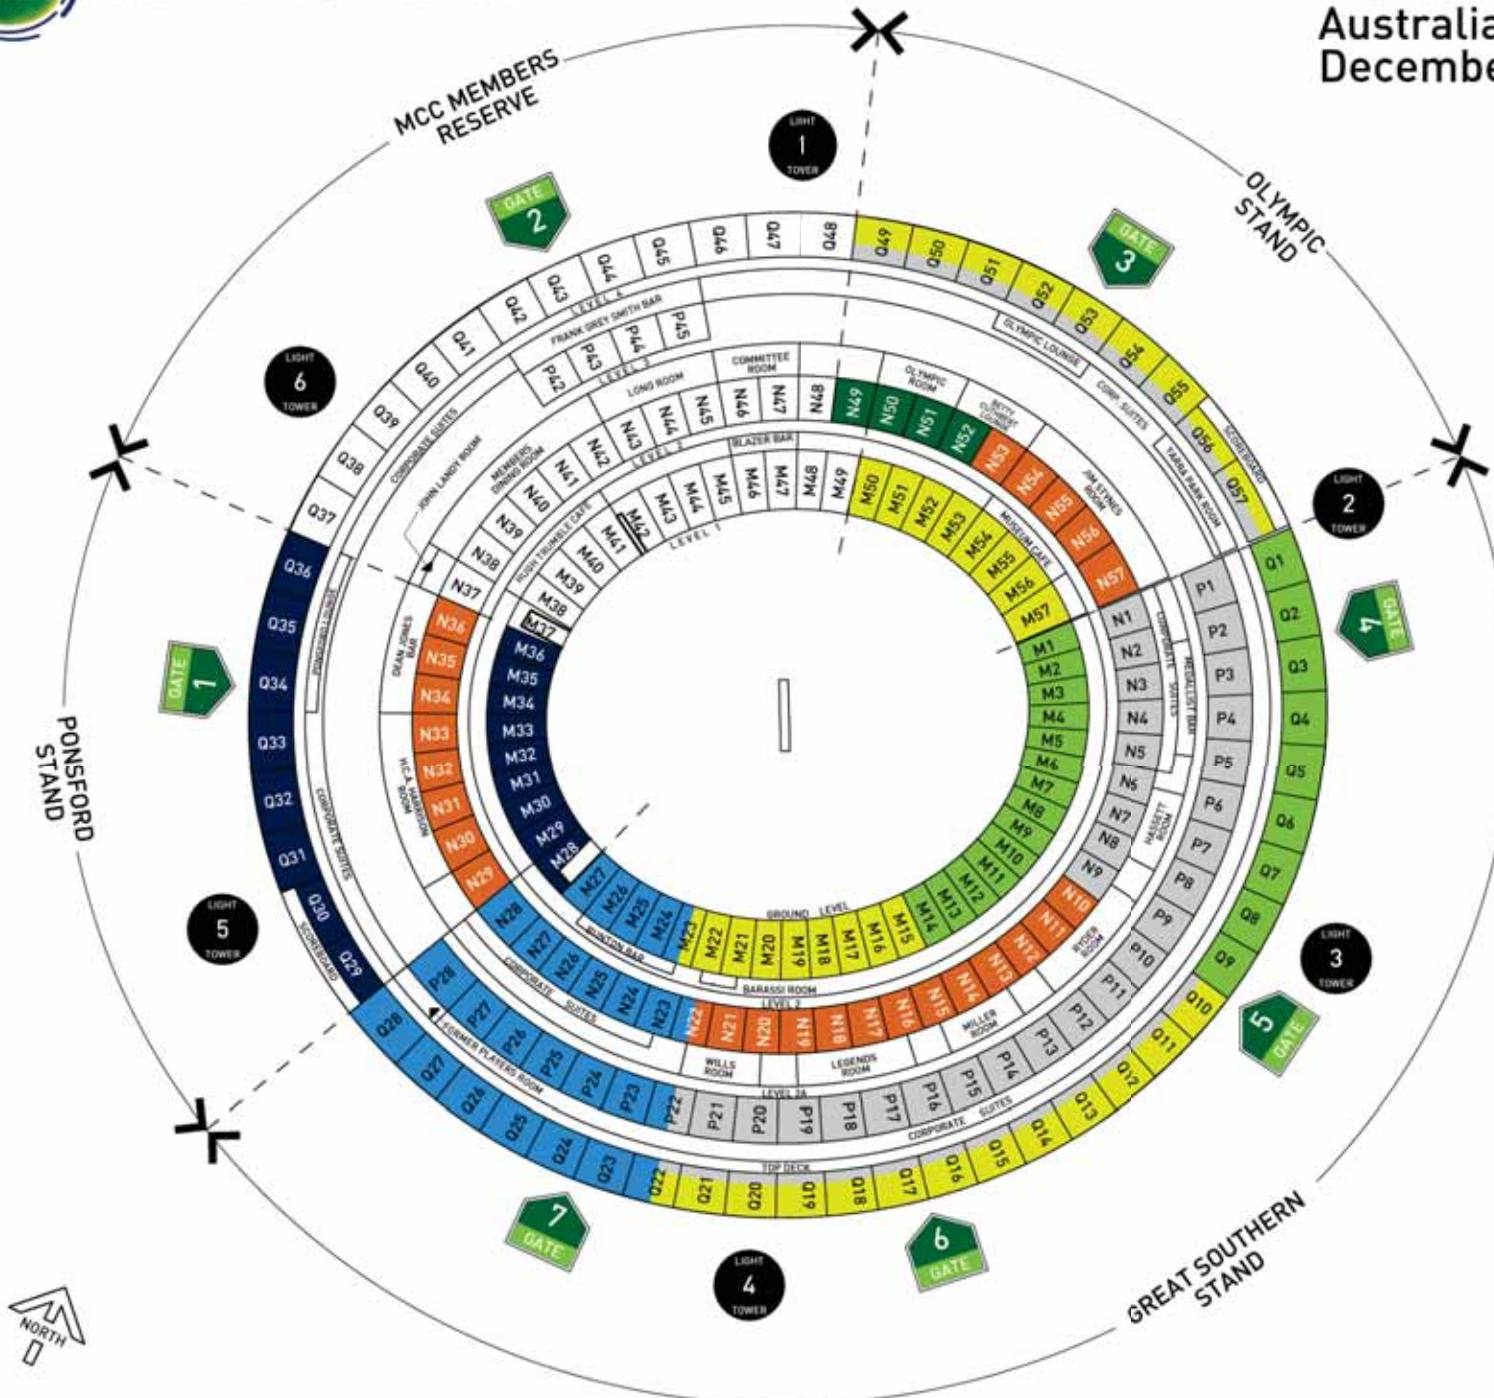

SEATING PLAN

BOXING DAY TEST Australia v India December 26-30, 2011

LEGEND

- PLATINUM
- GOLD
- SILVER
- BRONZE
- GENERAL RESERVE
- FAMILY GENERAL RESERVE (DRY AREA)
- AFL MEMBERS RESERVE

Bays affected by the sightscreen will be released for sale closer to the match day once the wicket being used is confirmed