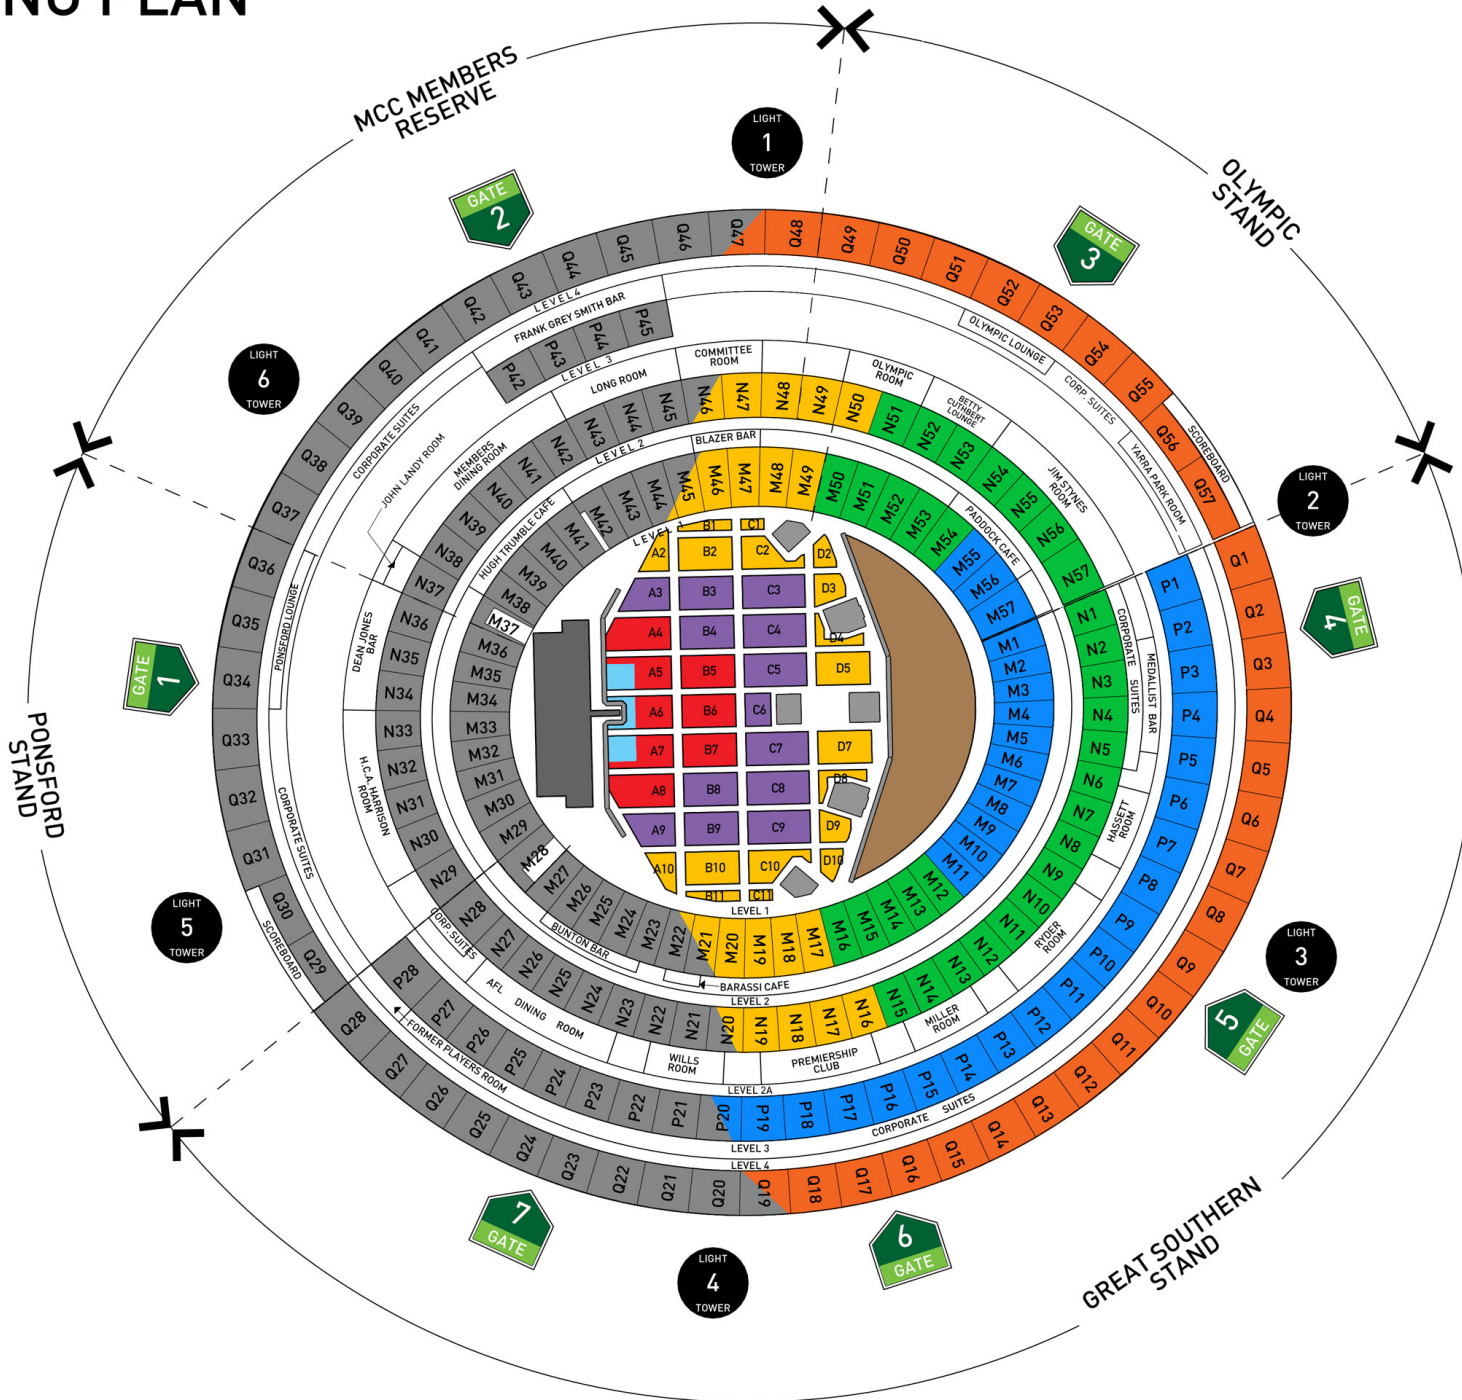

SEATING PLAN

	RESERVE	\$500
	RESERVE	\$350
	RESERVE	\$250
	RESERVE	\$200
	RESERVE	\$170
	GA STANDING	\$150
	RESERVE	\$120
	RESERVE	\$85