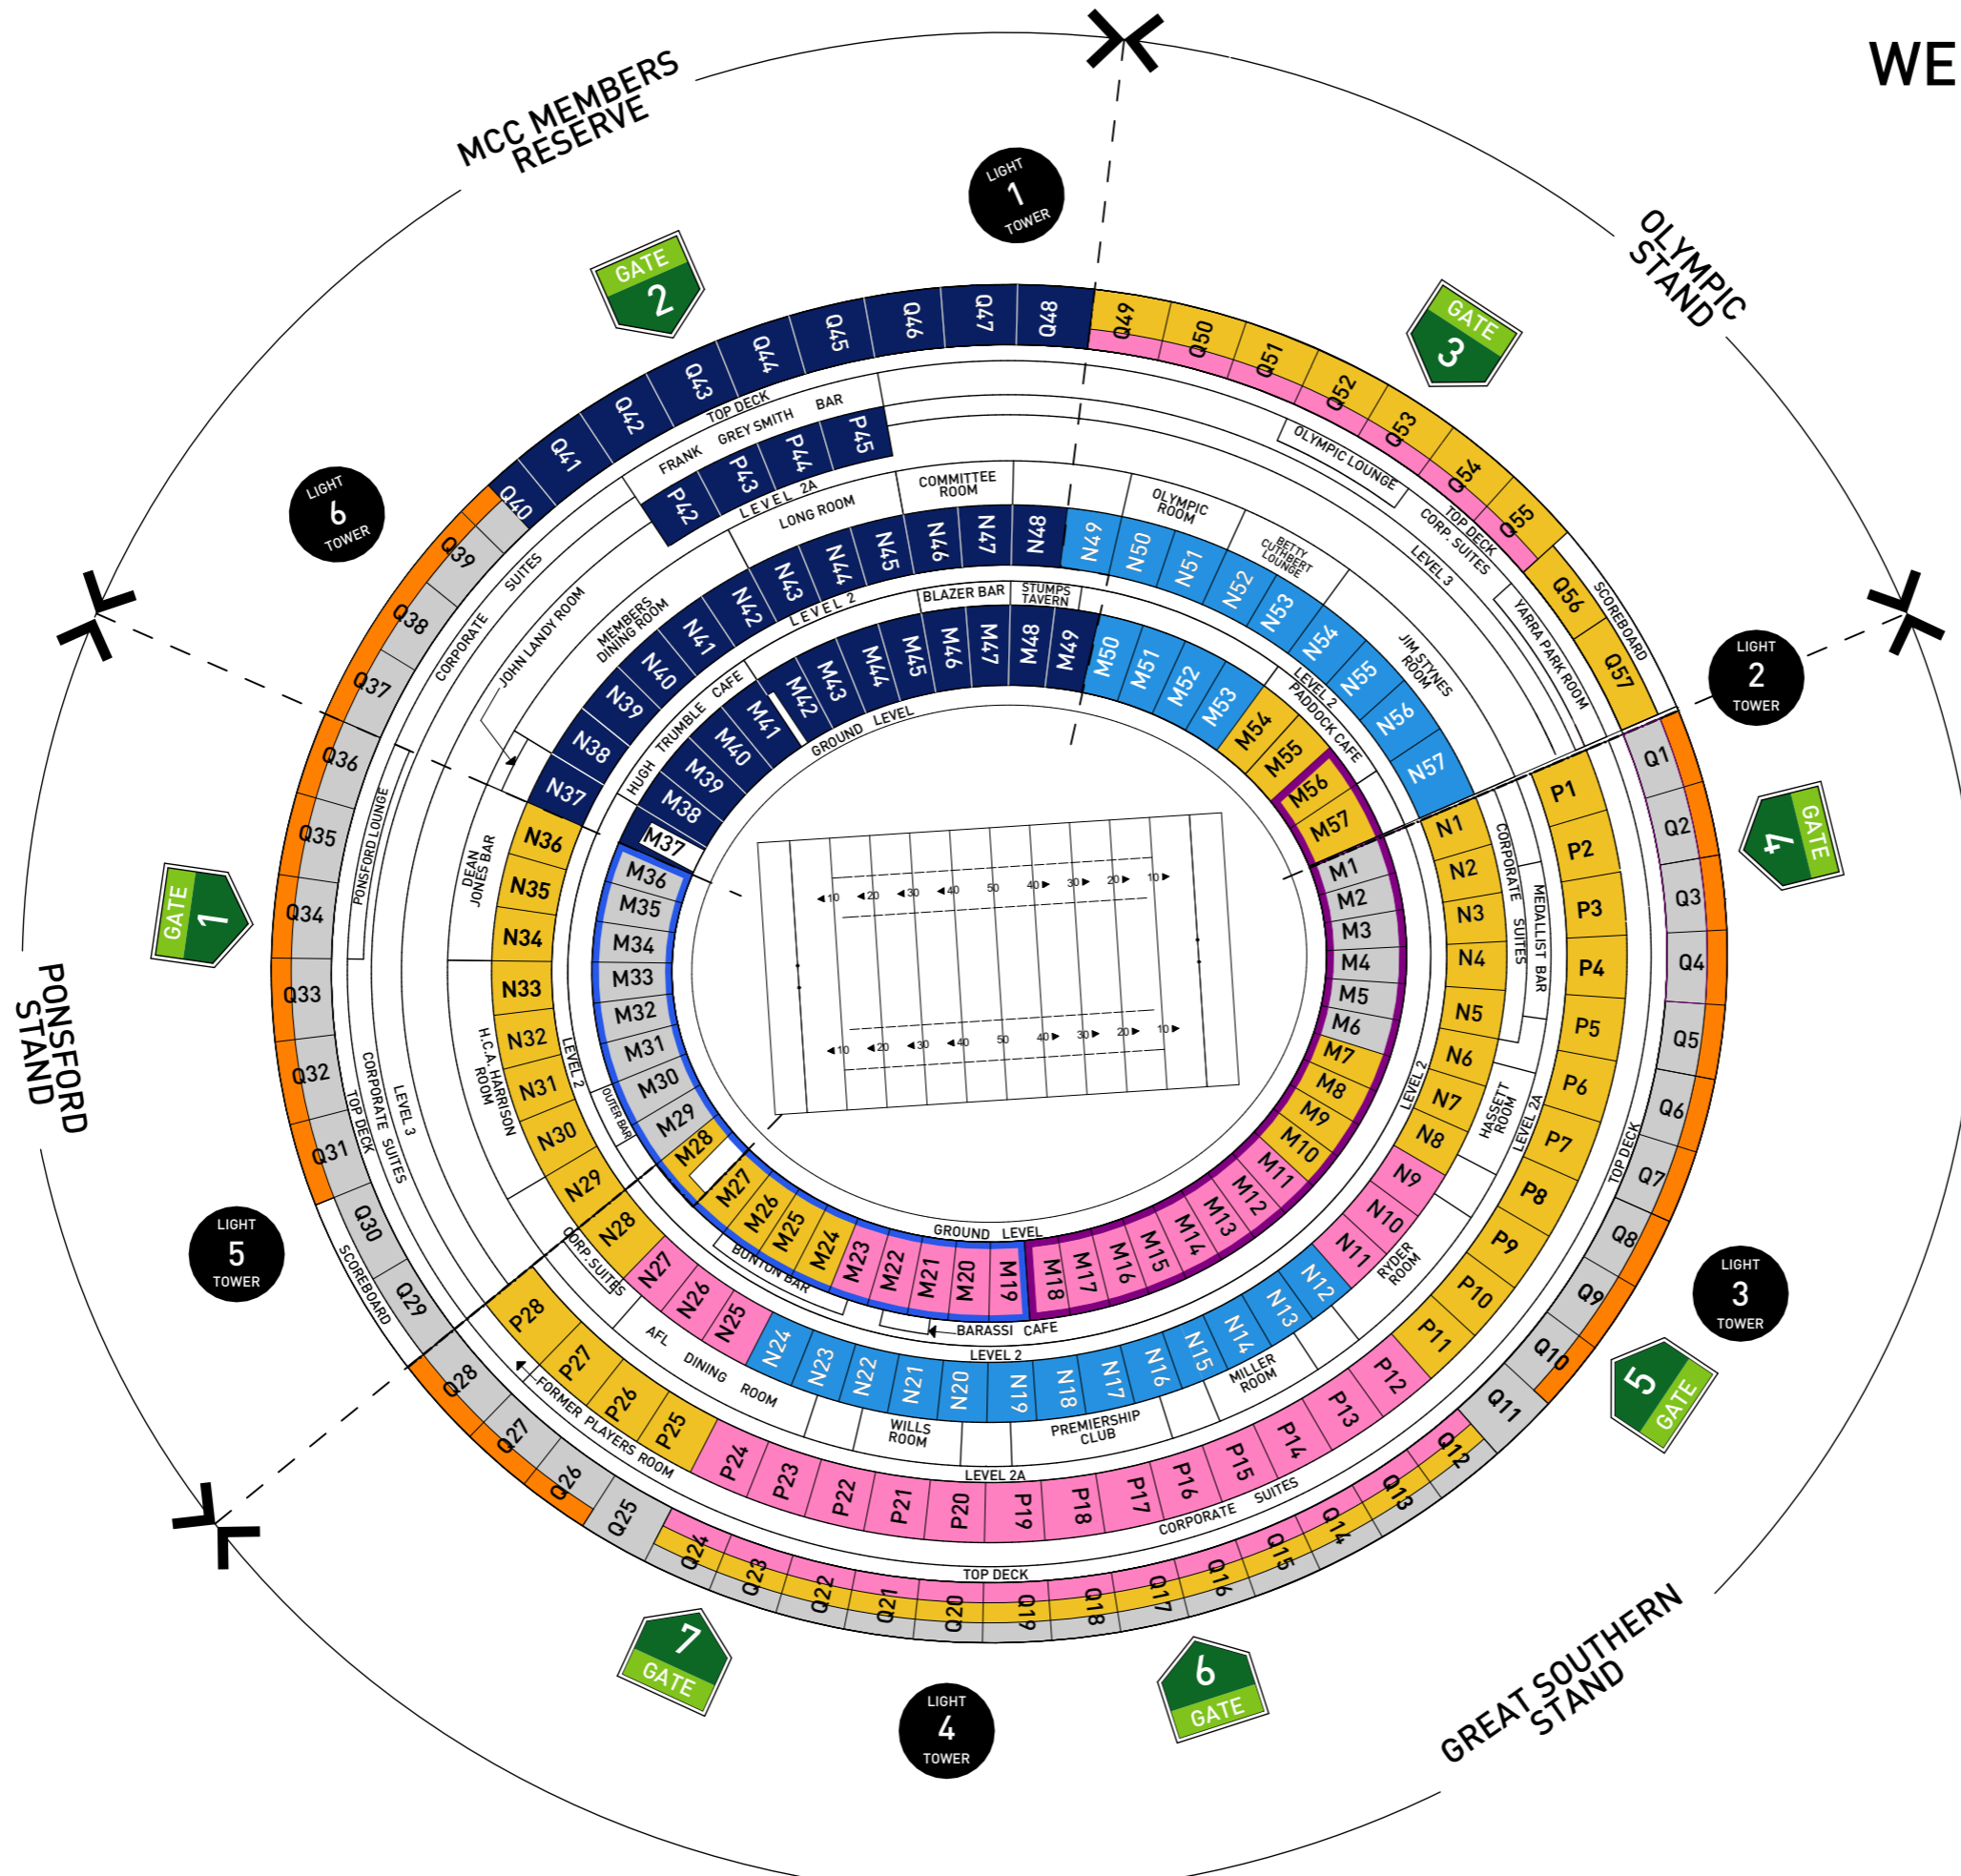

# SEATING PLAN

# STATE OF ORIGIN - GAME I WEDNESDAY JUNE 6, 2018

### LEGEND

- DIAMOND RESERVE
- PLATINUM RESERVE
- GOLD RESERVE
- SILVER RESERVE
- BRONZE RESERVE
- MCC MEMBERS RESERVE
- MAROON MEMBERS
- BLATCHYS BLUES

THIS MAP IS SUBJECT TO CHANGE WITHOUT NOTICE. THIS IS AN INDICATION OF SEATING ONLY. PRICES AND PRICING CATEGORIES MAY CHANGE WITHOUT NOTICE.