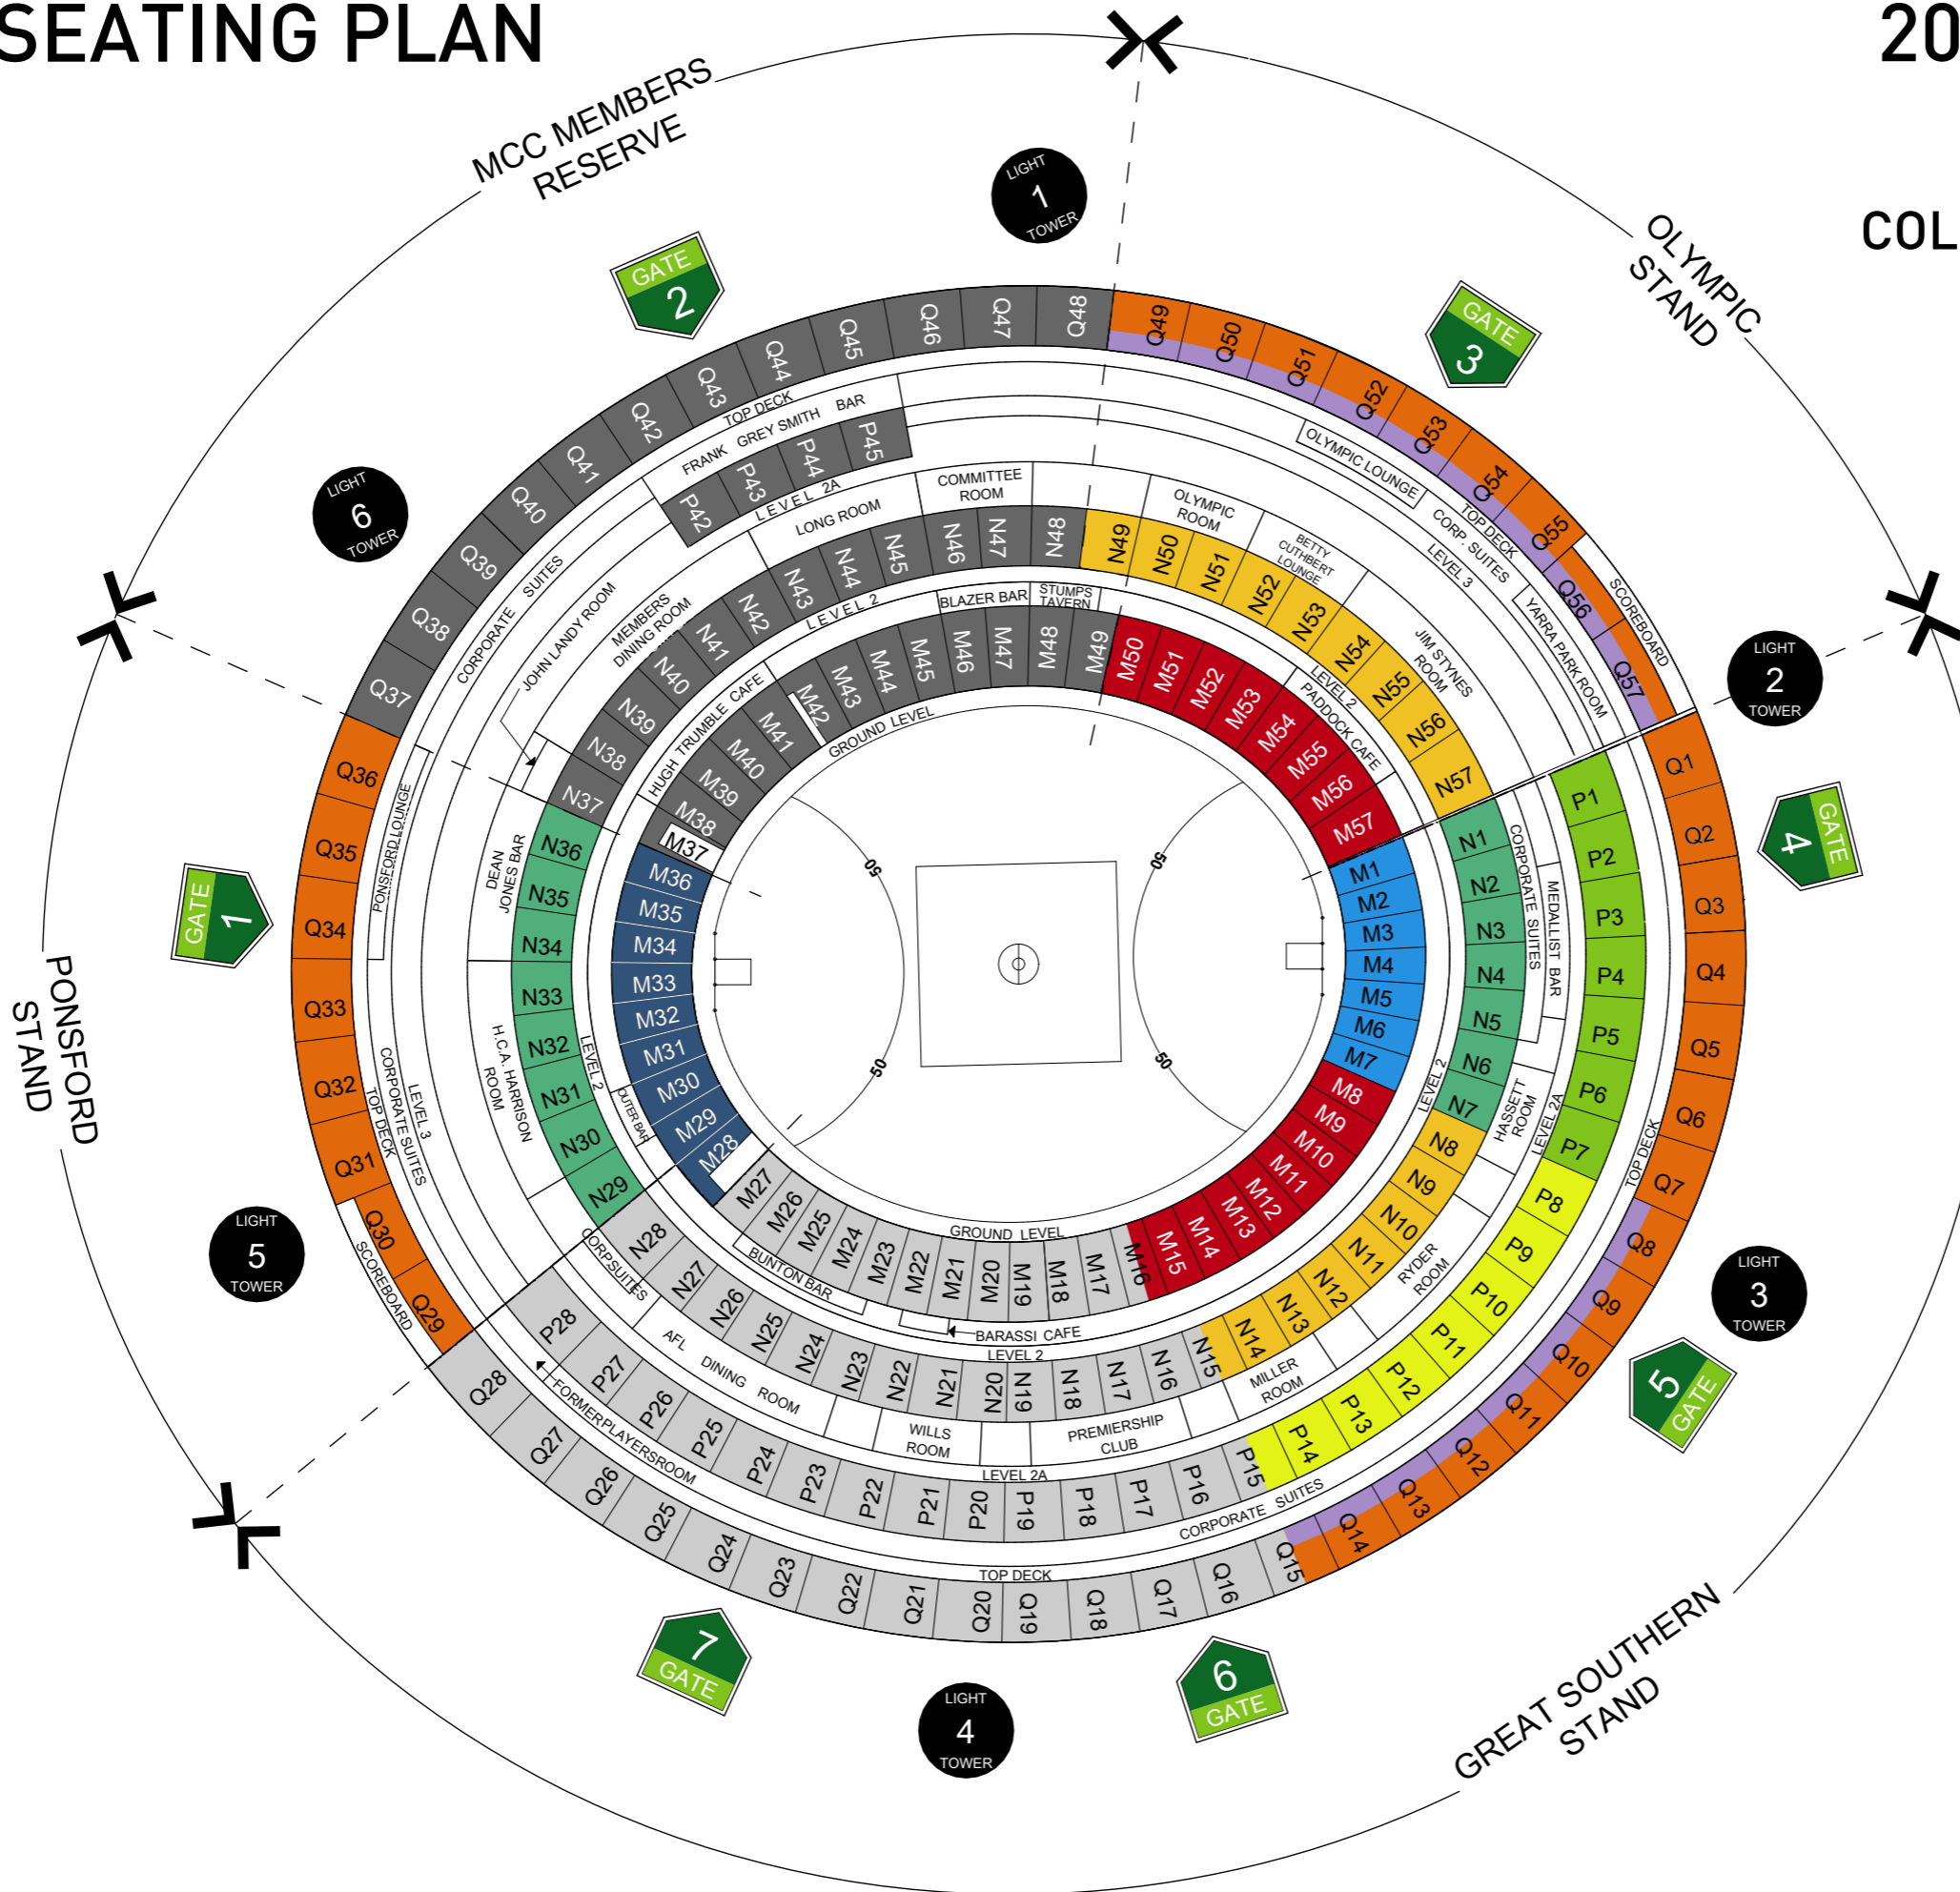

SEATING PLAN

2016 AFL HOME AND AWAY SEASON

COLLINGWOOD HOME MATCHES (Excluding ANZAC Day)

LEGEND

- LEVEL 1 WING
- LEVEL 1 SOUTHERN GOAL
- LEVEL 1 PONSFORD GOAL
- LEVEL 2 WING
- LEVEL 2 GOAL
- LEVEL 2A WING
- LEVEL 2A GOAL
- LEVEL 4 FRONT
- LEVEL 4
- AFL MEMBERS RESERVE
- MCC MEMBERS RESERVE

THIS MAP IS SUBJECT TO CHANGE WITHOUT NOTICE. THIS IS AN INDICATION OF SEATING ONLY, PRICES AND PRICING CATEGORIES MAY CHANGE WITHOUT NOTICE.

PLEASE NOTE: RESERVED SEAT BAYS WILL BE SOLD BASED ON DEMAND. BAYS UNSOLD IN ADVANCE WILL BE AVAILABLE FOR GENERAL ADMISSION.