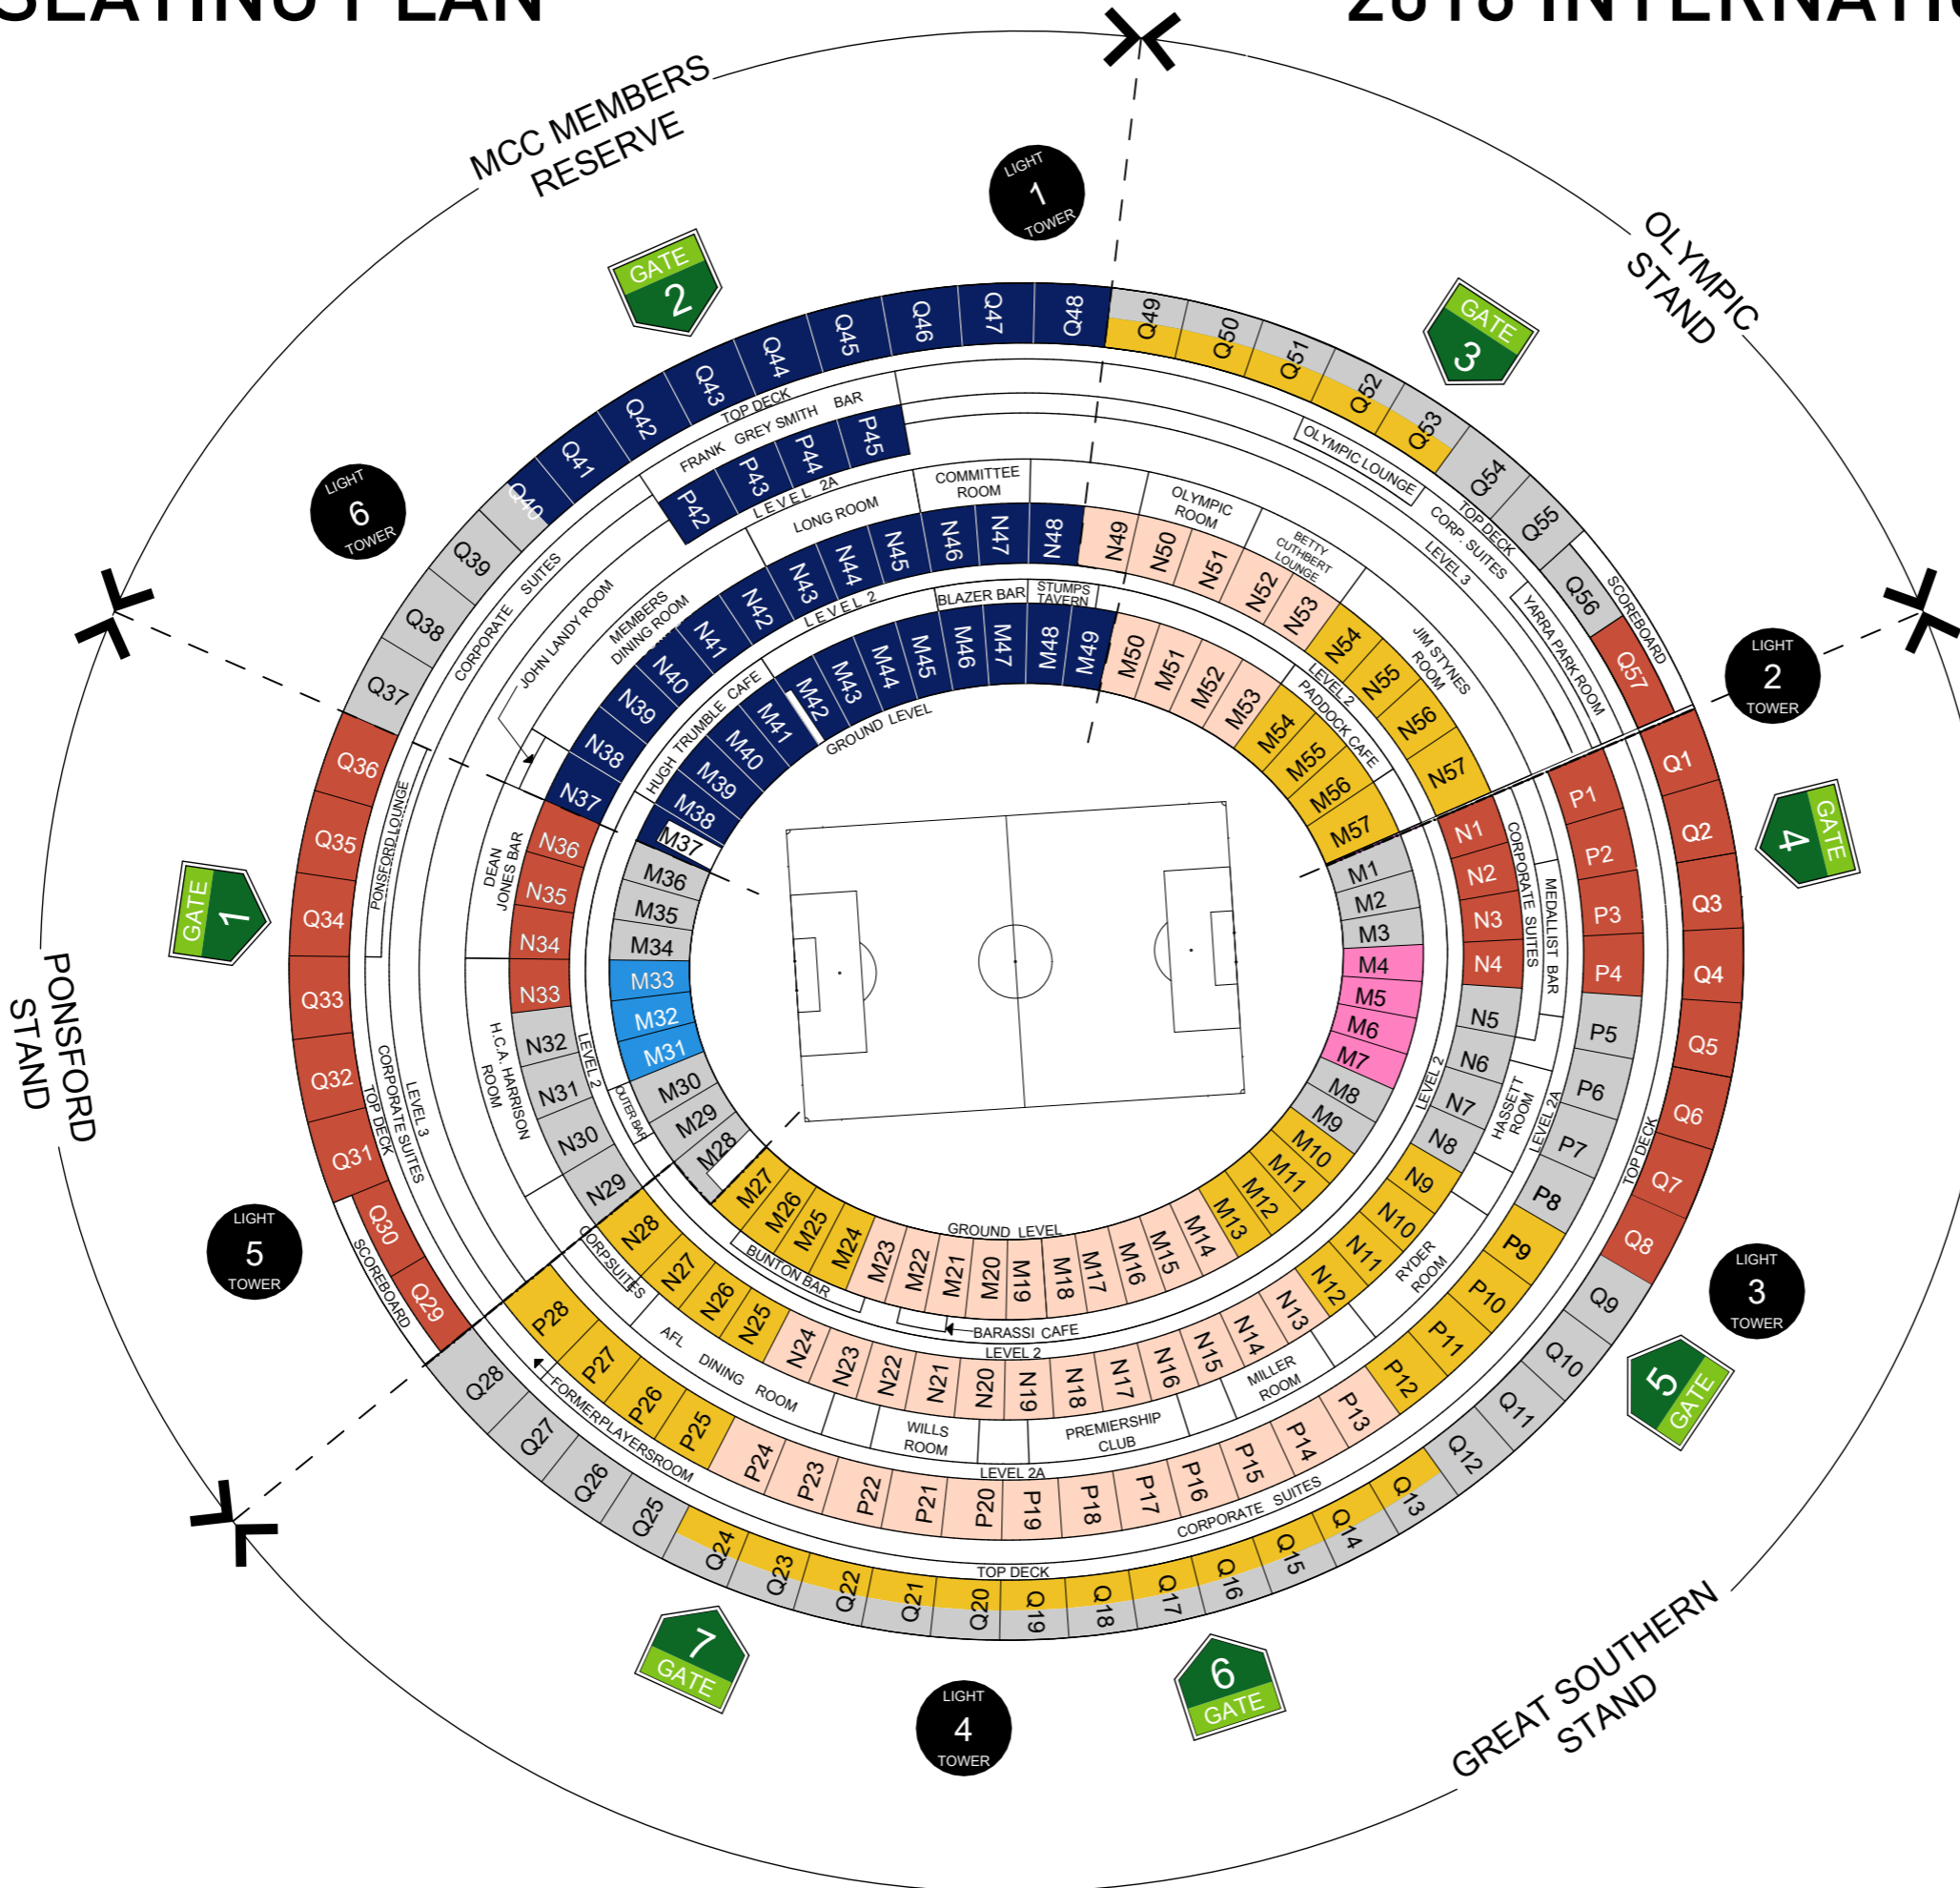

SEATING PLAN

2016 INTERNATIONAL CHAMPIONS CUP AUSTRALIA

TUESDAY JULY 26, 2016
FRIDAY JULY 29, 2016

LEGEND

- PLATINUM
- GOLD
- SILVER
- BRONZE
- MCC MEMBERS RESERVE
- ACTIVE AREA A*
- ACTIVE AREA B*

*LOCATION OF THE SPECIFIC TEAM ACTIVE AREA IS AVAILABLE UPON TICKET PURCHASE.

THIS MAP IS SUBJECT TO CHANGE WITHOUT NOTICE. THIS IS AN INDICATION OF SEATING ONLY, PRICES AND PRICING CATEGORIES MAY CHANGE WITHOUT NOTICE.