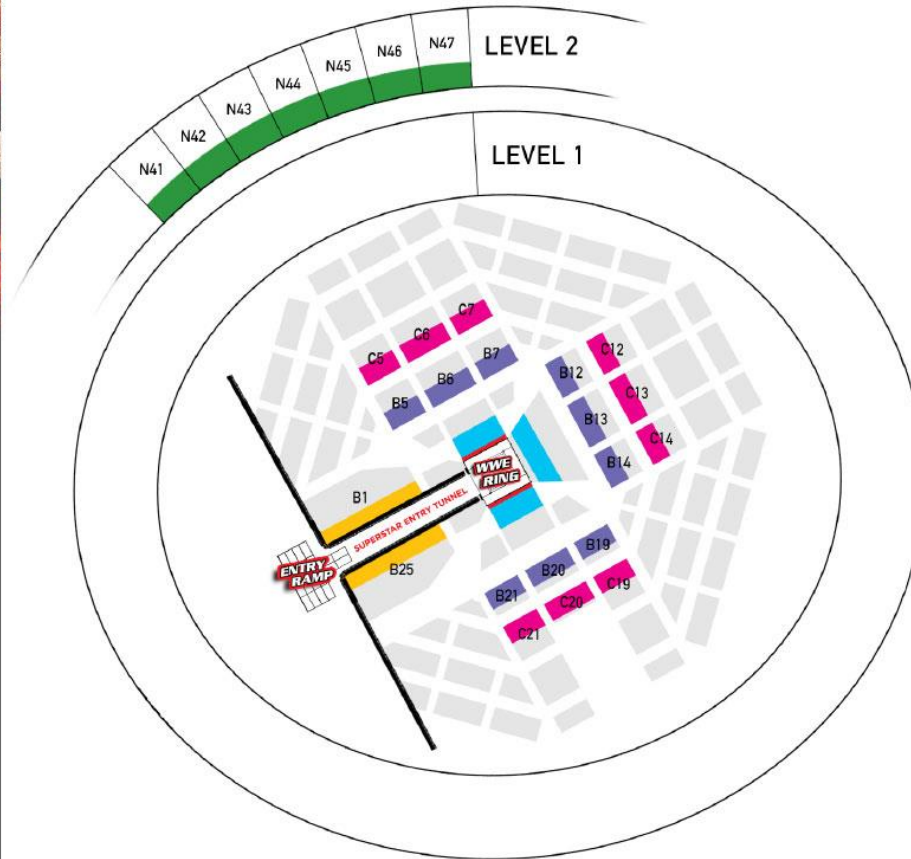

**WWE
SUPER SHOW-DOWN
VIP EXPERIENCES & FAN PACKAGES**

**THE BIGGEST WWE LIVE EVENT
EVER IN AUSTRALIA**

**SUPER SHOW-DOWN
LIVE @ THE MCG
SATURDAY 6 OCTOBER**

HIGHLIGHTS FOR ALL PACKAGES INCLUDE:

THE OFFICIAL WWE MERCHANDISE COLLECTION - DESIGNED EXCLUSIVELY FOR PACKAGE CUSTOMERS!

- Exclusive merchandise gift set with three additional items not available for sale
- Security friendly WWE bag to carry all of your essential items
- Commemorative 3D Super Show-Down ticket
- One 3D Super Show-Down hard stock poster

SHOW DAY VIP AMENITIES - AVOID THE QUEUES

- Early entry into the venue prior to general public (approximately 10 minutes)
- Early entry to the tour merchandise stand
- On site event staff to assist you
- Priority check-in

**SUPERSTAR MEET & GREET
EXPERIENCES & FAN PACKAGES**
GET THE BEST TICKETS IN THE HOUSE!

*Venue maps are for illustration purposes only and may not reflect exact seat locations. VIP seating locations vary by market and venue. All seats highlighted are not necessarily sold as a VIP package and may be able to be purchased at face value.

FOR FULL PROGRAM DESCRIPTIONS PLEASE SEE BELOW

**FRONT ROW SUPERSTAR
MEET & GREET EXPERIENCE**

ONE MIND-BLOWING TICKET IN THE FRONT ROW AROUND THE RING

HIGHLIGHTS

- ONE LIMITED EDITION TITLE AUTOGRAPHED BY SELECT SUPERSTARS
- ONE FOLD-UP, TAKE HOME WWE SUPER SHOW-DOWN EVENT CHAIR
- ACCESS TO ALL THREE OF THE HIGHLY EXCLUSIVE SUPERSTAR MEET N' GREET SESSIONS
- ACCESS TO THE OFFICIAL WWE PRE-SHOW PARTY

**SUPERSTAR
MEET & GREET EXPERIENCE**

ONE INCREDIBLE TICKET IN ROWS 2-5 AROUND THE RING

HIGHLIGHTS

- ONE FOLD-UP, TAKE HOME WWE SUPER SHOW-DOWN EVENT CHAIR
- ACCESS TO ONE HIGHLY EXCLUSIVE SUPERSTAR MEET N' GREET SESSION
- ACCESS TO THE OFFICIAL WWE PRE-SHOW PARTY

**SUPERSTAR
ENTRY RAMP PACKAGE**

ONE AMAZING TICKET ON EITHER SIDE OF THE ENTRY RAMP IN SECTIONS B1 OR B25

HIGHLIGHTS

- ACCESS TO THE OFFICIAL WWE PRE-SHOW PARTY

ULTIMATE FAN PACKAGE

ONE CATEGORY 2 SEAT IN ROWS 1-5 OF THE B-SECTIONS

PREMIUM FAN PACKAGE

ONE CATEGORY 3 SEAT IN ROWS 1-5 OF THE C-SECTIONS

FAN PACKAGE

ONE CATEGORY 4 SEAT AVAILABLE IN ROWS 1-5 OF THE LEVEL 2 CONCOURSE IN SECTIONS N41 TO N47