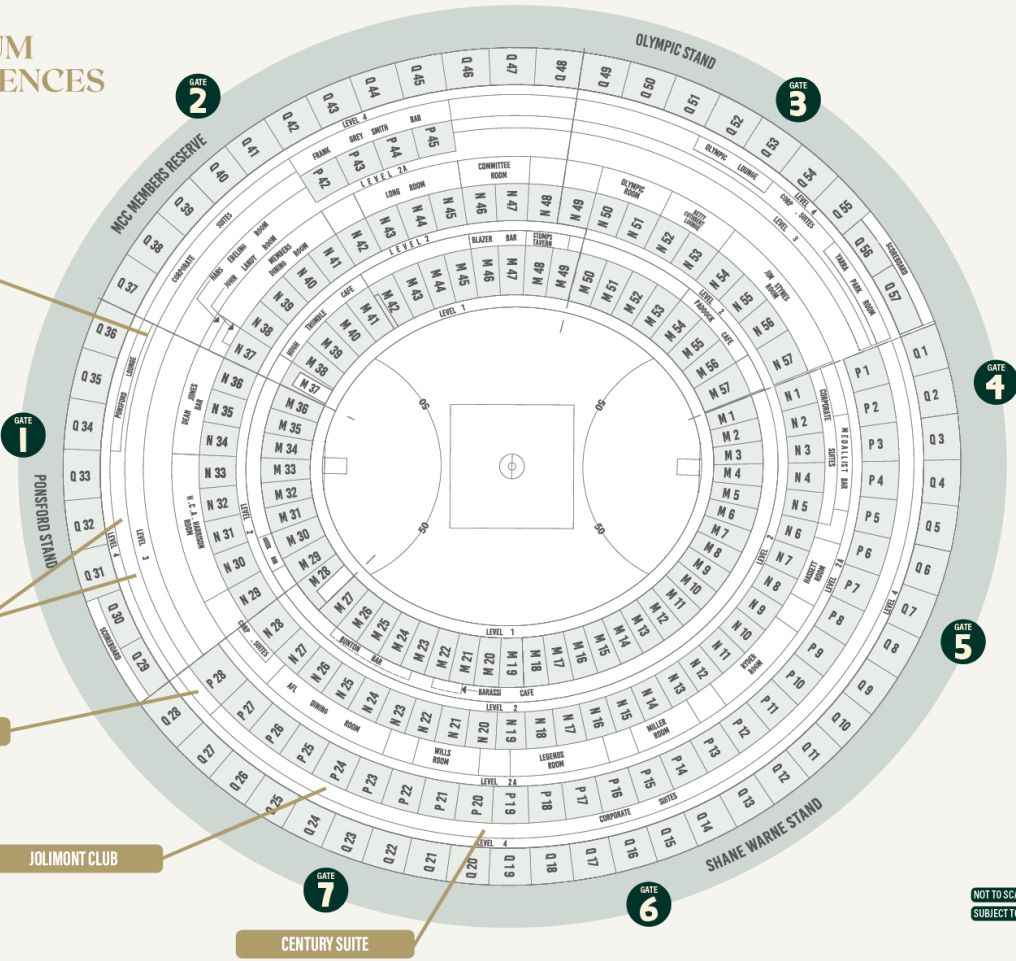

YOU WILL ENJOY

- + Match seat at the front of level 4 Olympic Stand
- + Pre-match function in the Olympic Lounge (non ground-facing)
- + Gourmet menu with locally sourced, seasonal dishes
- + Premium beverage selection served pre-match and half-time (beer, wine, soft drinks, tea and coffee)
- + Traditional half time footy fare
- + Entertainment from guest speaker

PRICE PER PERSON: \$475

TABLE OF 10: \$4,500

MCG NETWORK LOUNGE

The MCG Network Lounge is a re-vamped hospitality offering with outstanding views on half forward of the Shane Warne Stand.

This can be booked as a private space for 20 guests or as a semi-private space for 10 guests.

WE CAN'T WAIT TO WELCOME YOU TO THE 'G IN 2024!

PREMIUM EXPERIENCES VIRTUAL TOUR

PREMIUM EXPERIENCES

JAMESON BLACK BARREL SUITE

MCG PRIVATE SUITE

MCG NETWORK LOUNGE

JOLIMONT CLUB

CENTURY SUITE