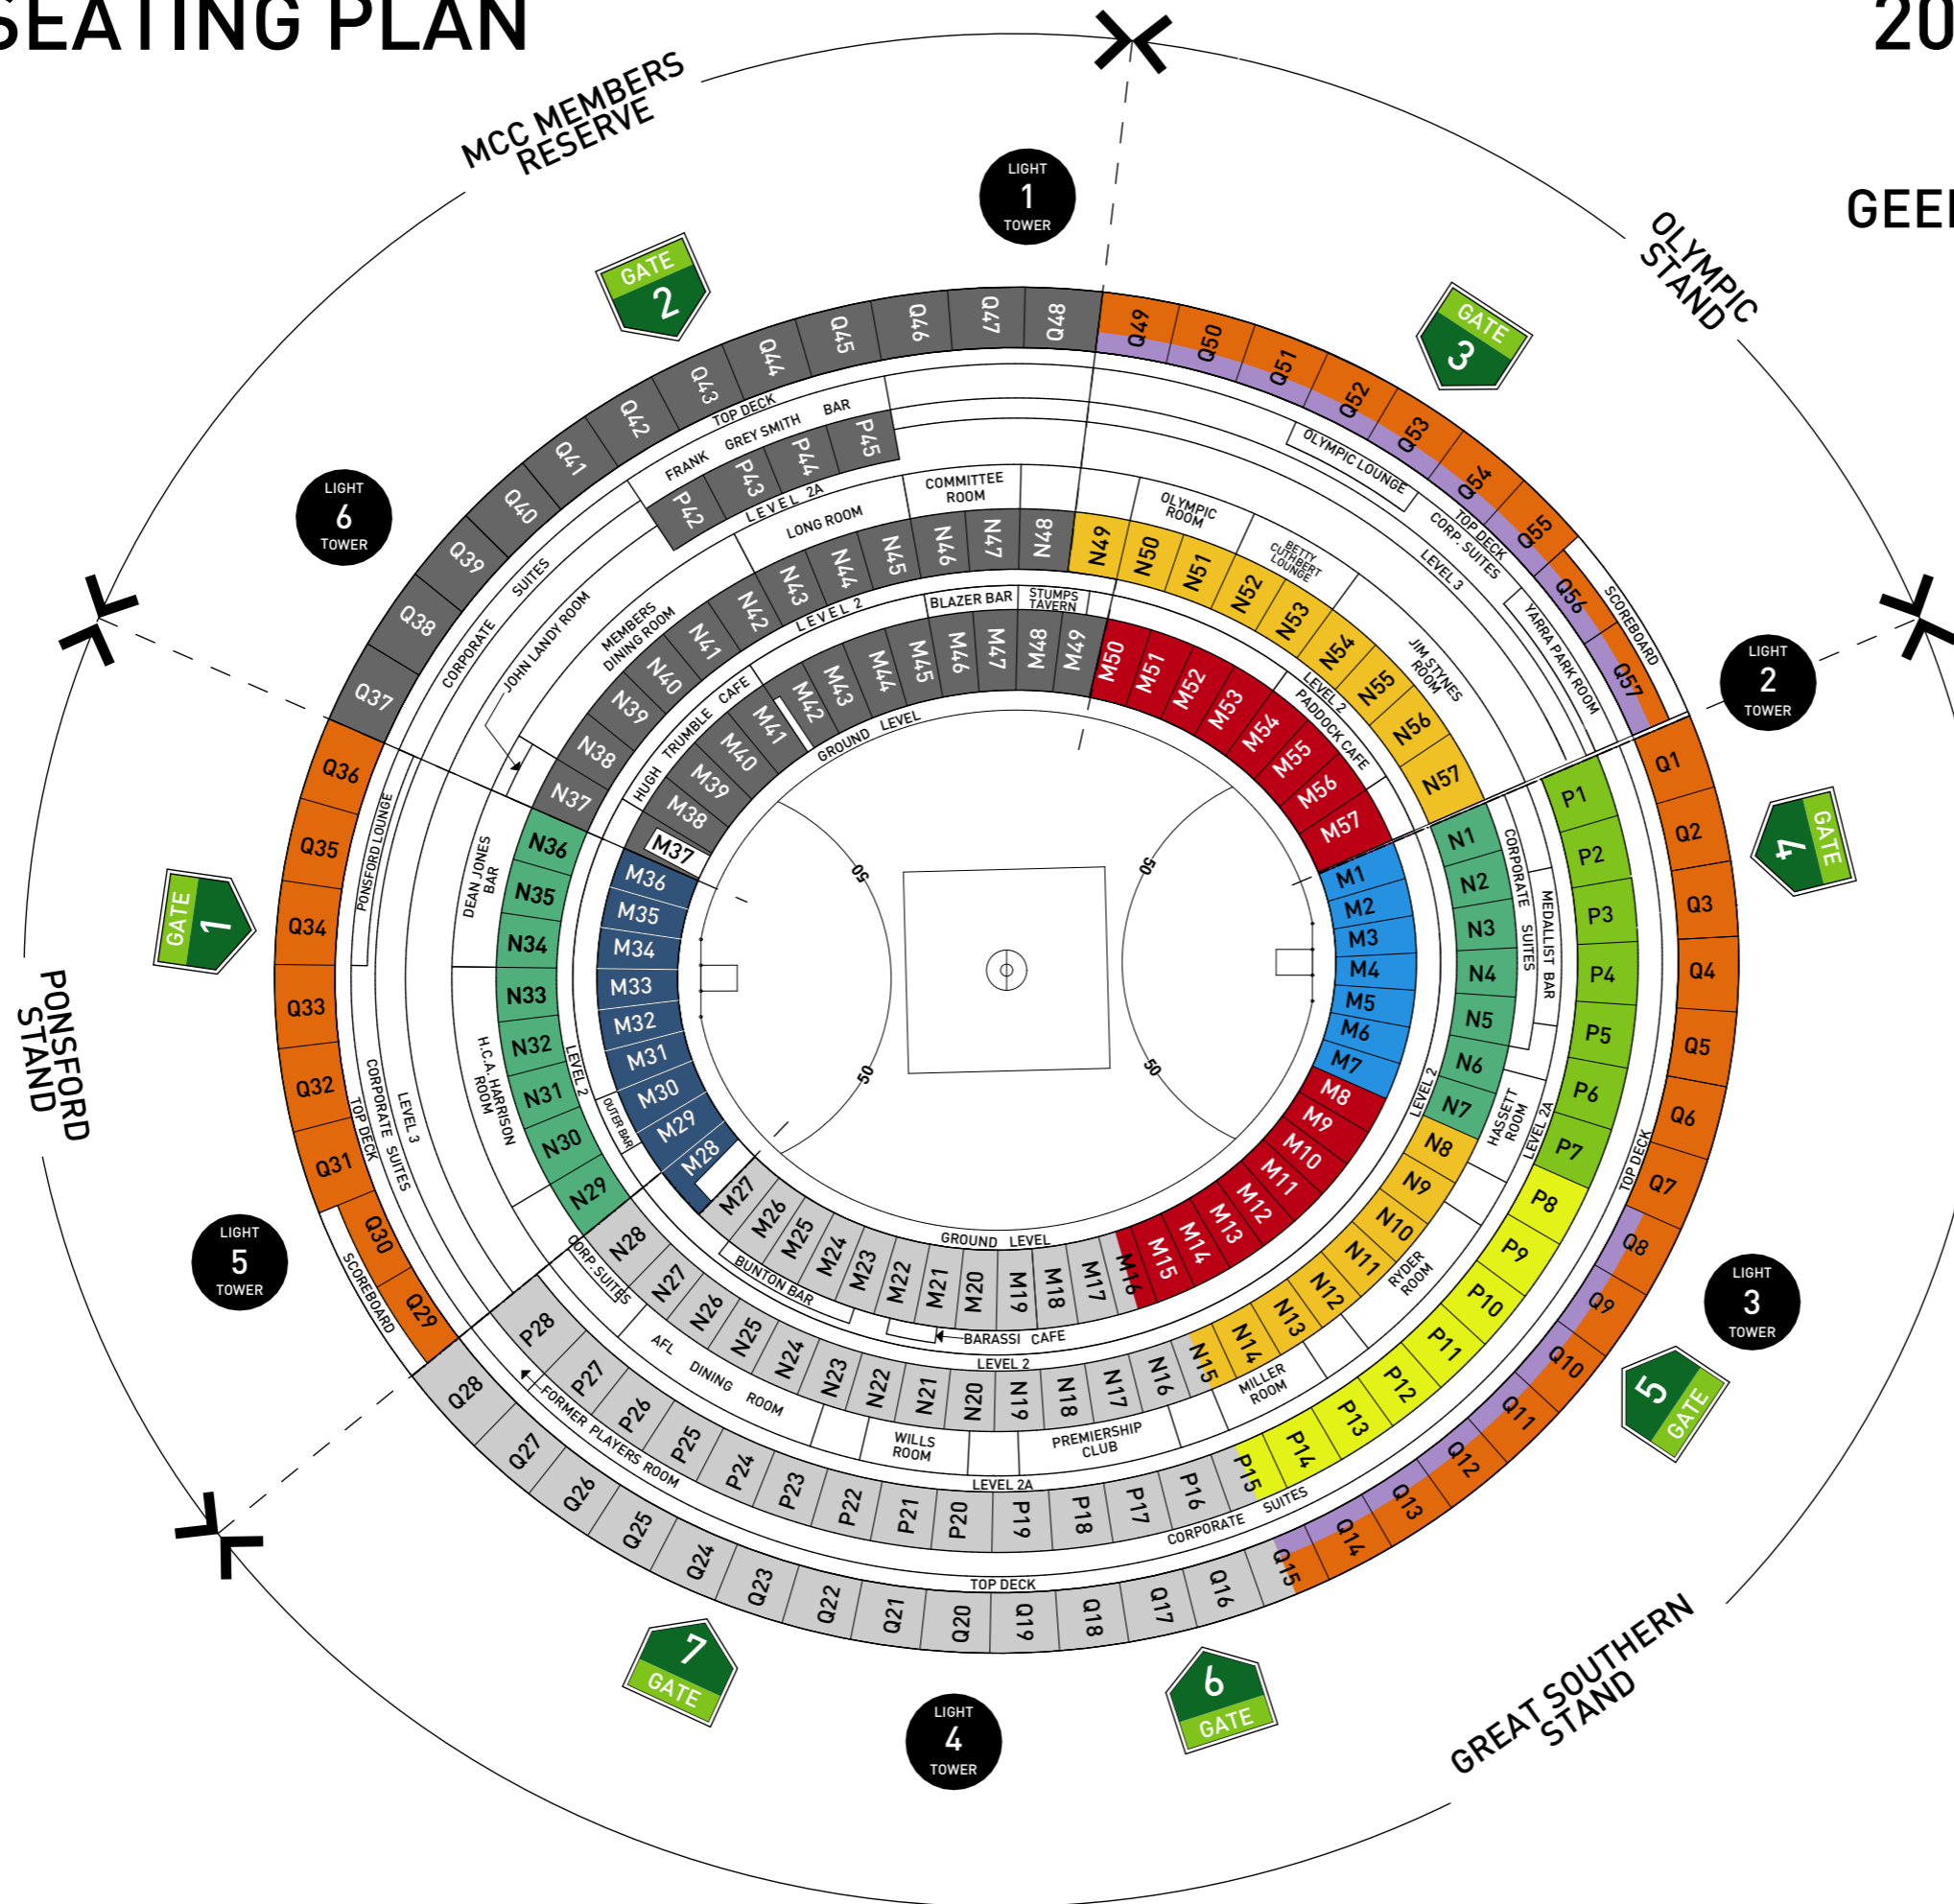

SEATING PLAN

2018 AFL HOME AND AWAY SEASON

GEELONG CATS HOME MATCHES

LEGEND

- LEVEL 2 WING
- LEVEL 2 GOAL
- LEVEL 1 WING
- LEVEL 1 CATS SUPPORTERS
- LEVEL 1 AWAY SUPPORTERS
- LEVEL 2A WING
- LEVEL 2A GOAL
- LEVEL 4 FRONT
- LEVEL 4
- AFL MEMBERS RESERVE
- MCC MEMBERS RESERVE

THIS MAP IS SUBJECT TO CHANGE WITHOUT NOTICE. THIS IS AN INDICATION OF SEATING ONLY, PRICES AND PRICING CATEGORIES MAY CHANGE WITHOUT NOTICE.

PLEASE NOTE: RESERVED SEAT BAYS WILL BE SOLD BASED ON DEMAND. BAYS UNSOLD IN ADVANCE WILL BE AVAILABLE FOR GENERAL ADMISSION.