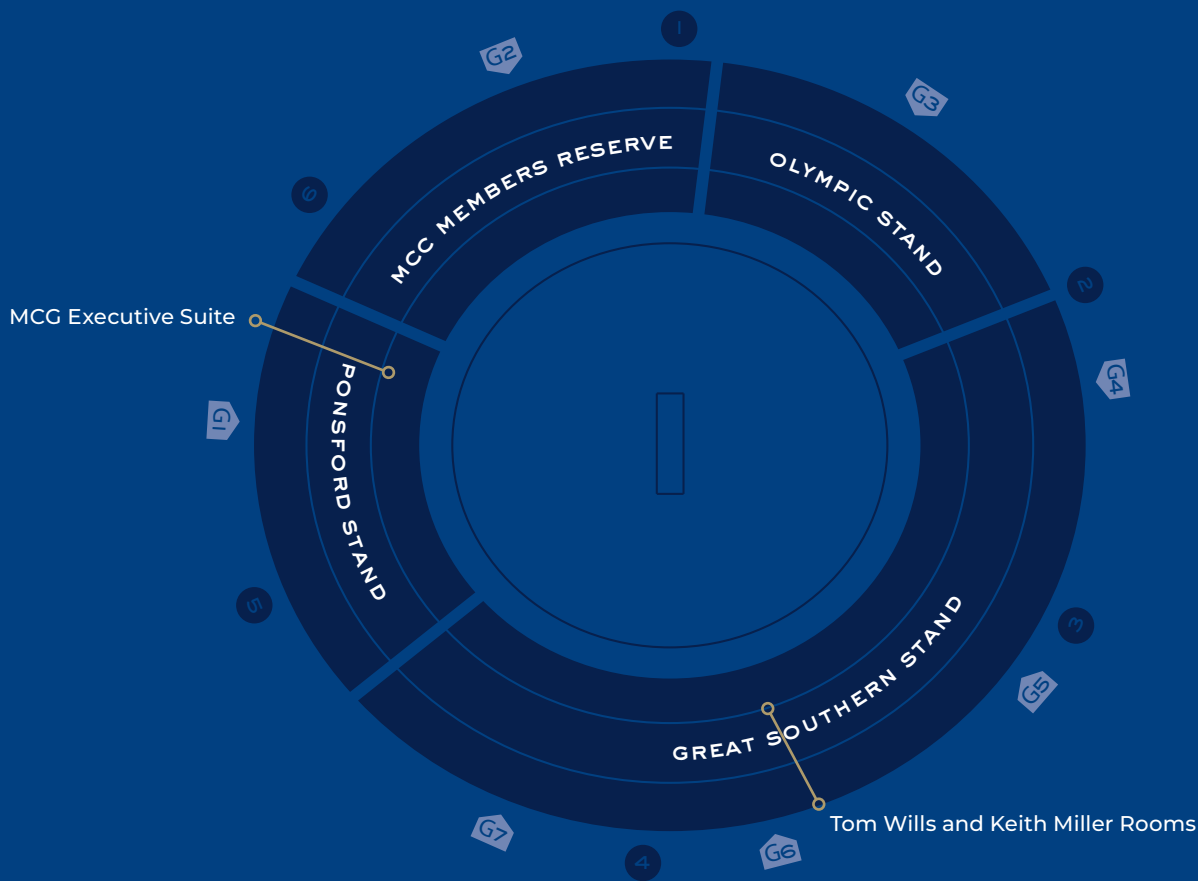

Cricket Hospitality Pricing

2018/19 SEASON

Prices listed are per person.

FORMAT	DATE	TIME	MATCH	WILLS/MILLER ROOM	PRIVATE SUITE	EXECUTIVE SUITE
T20I	Fri Nov 23	6.50 pm	Australia v India	NA	$750	$695
Boxing Day Test Day 1	Wed Dec 26	10.30 am	Australia v India	$550	$750	$695
Boxing Day Test Day 2	Thur Dec 27	10.30 am	Australia v India	$500	$685	$600
Boxing Day Test Day 3	Fri Dec 28	10.30 am	Australia v India	NA	$625	$600
Boxing Day Test Day 4	Sat Dec 29	10.30 am	Australia v India	NA	$625	$600
BBL	Tues Jan 1	7.15 pm	Stars v Renegades	NA	$450 (incl spirits) $425 (no spirits)	NA
BBL	Wed Jan 9	7.15 pm	Stars v Scorchers	NA	$450 (incl spirits) $425 (no spirits)	NA
BBL	Mon Jan 14	7.15 pm	Stars v Hurricanes	NA	$450 (incl spirits) $425 (no spirits)	NA
ODI	Fri Jan 18	1.20 pm	Australia v India	$500	$750	$695
BBL	Sun Jan 27	7.40 pm	Stars v Heat	NA	$450 (incl spirits) $425 (no spirits)	NA
BBL	Sun Feb 10	2.45 pm	Stars v Sixers	NA	$450 (incl spirits) $425 (no spirits)	NA