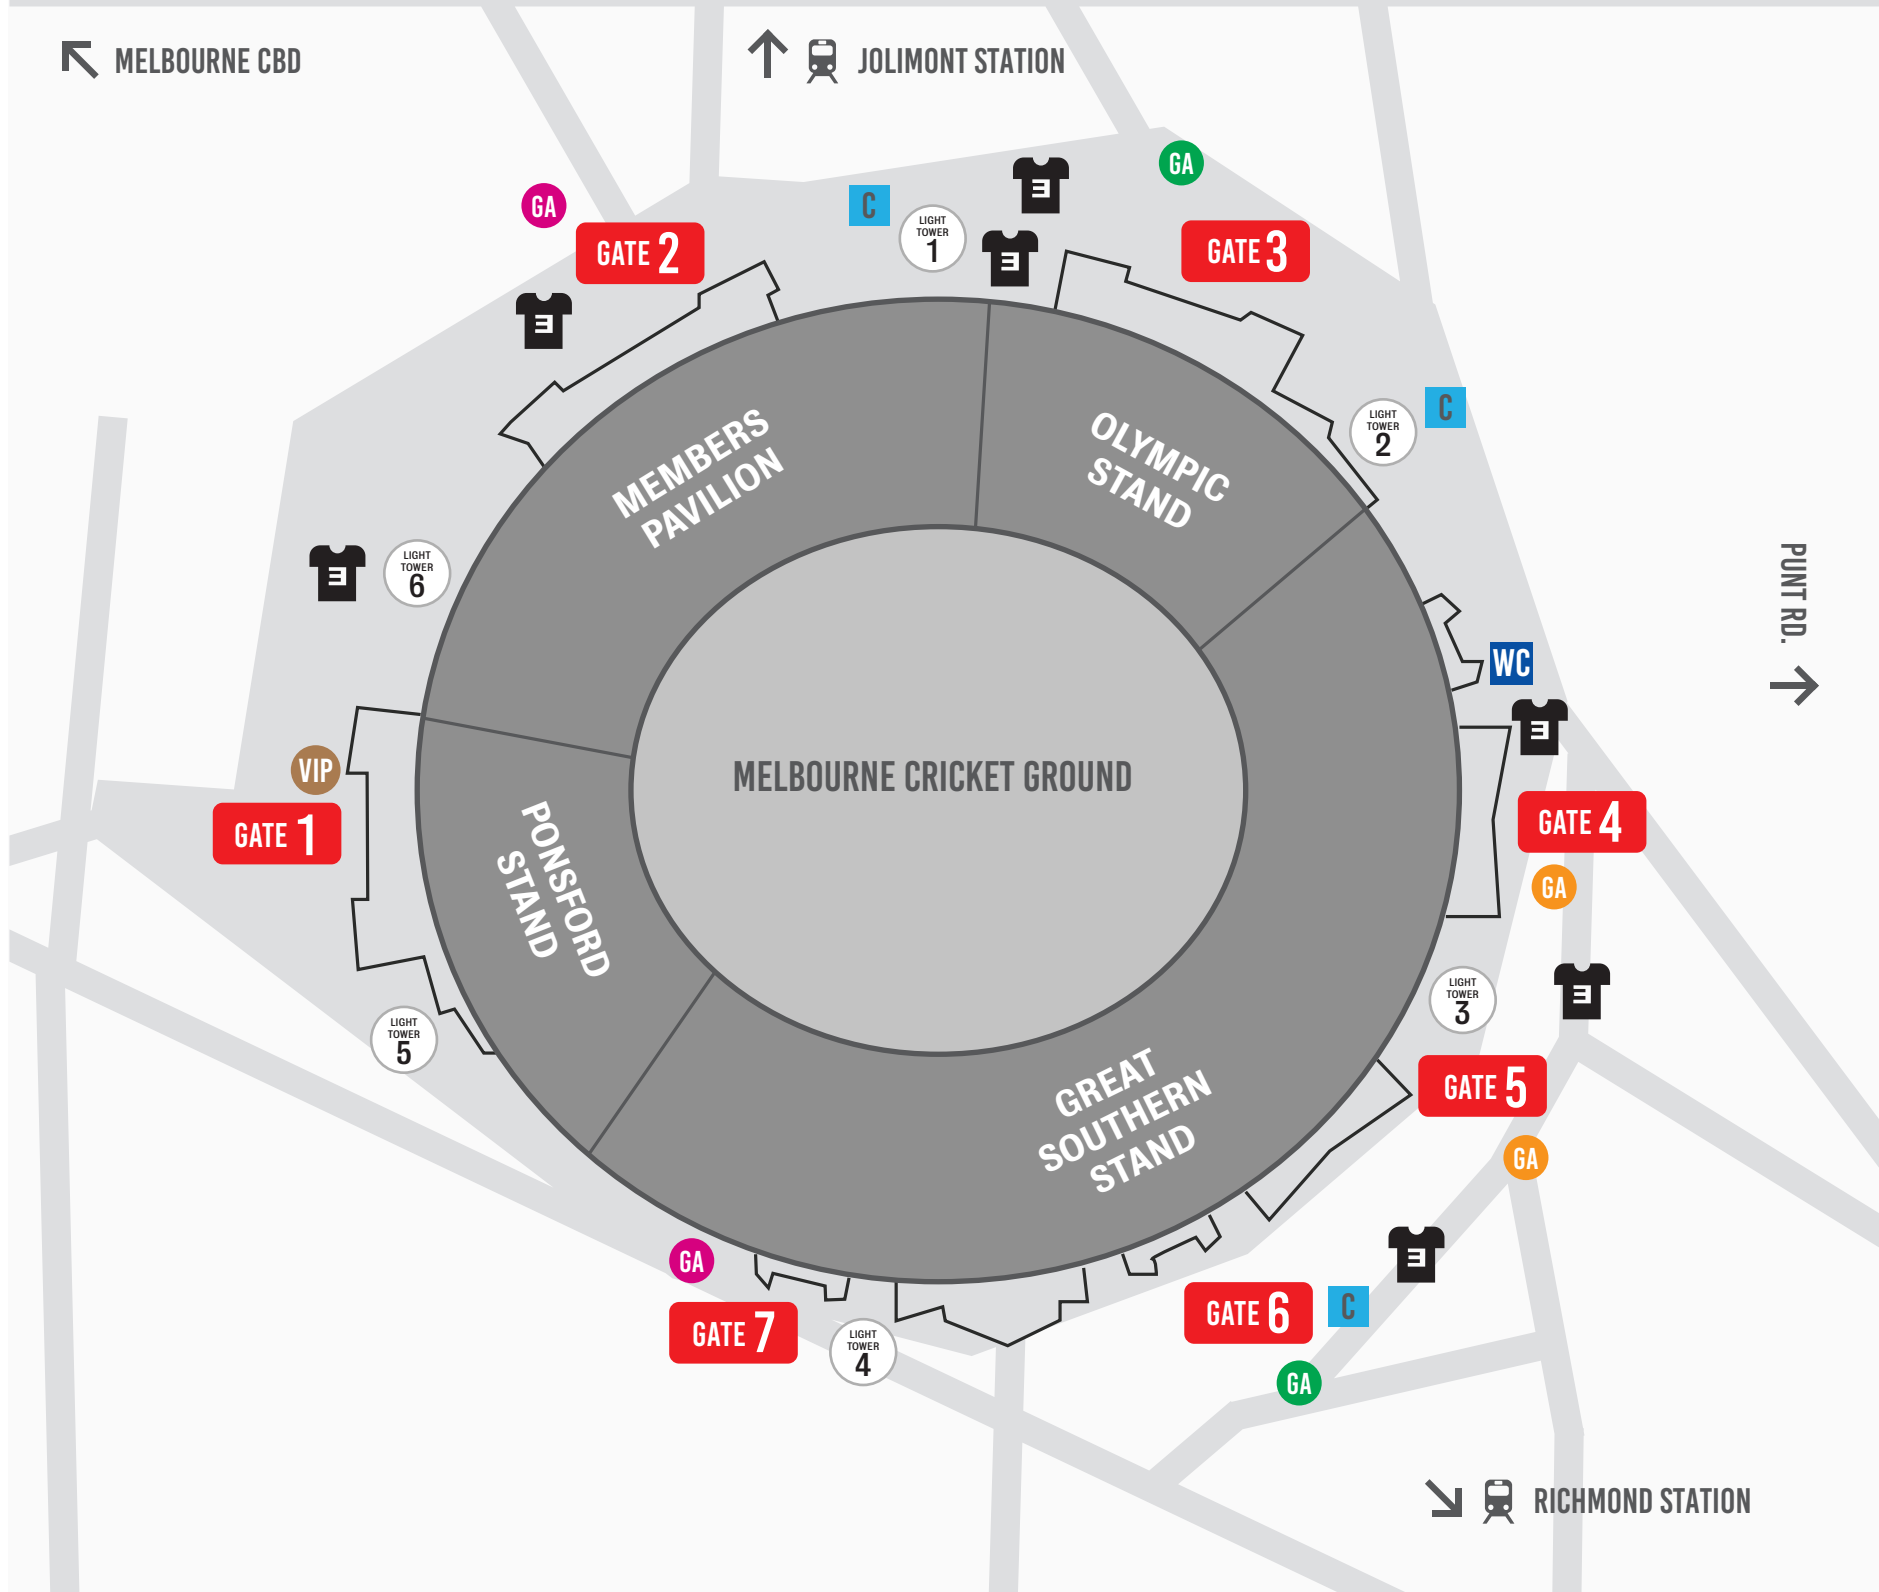

MELBOURNE CBD

JOLIMONT STATION

TRAIN STATIONS

MERCHANDISE EXTERNAL ONLY

C CLOAKING

WC TOILETS

### GA WRISTBAND COLLECTION POINTS

GA MUST HAVE A WRISTBAND BEFORE ENTERING THE VENUE

GA CIRCLE GENERAL AD (ENTER GATES 2 & 7)

GA PIT 1 GENERAL AD (ENTER GATES 3 & 6)

GA PIT 2 GENERAL AD (ENTER GATES 4 & 5)

VIP VIP PACKAGE CHECK-IN

NOT TO SCALE

SUBJECT TO CHANGE

PUNT RD. →

RICHMOND STATION