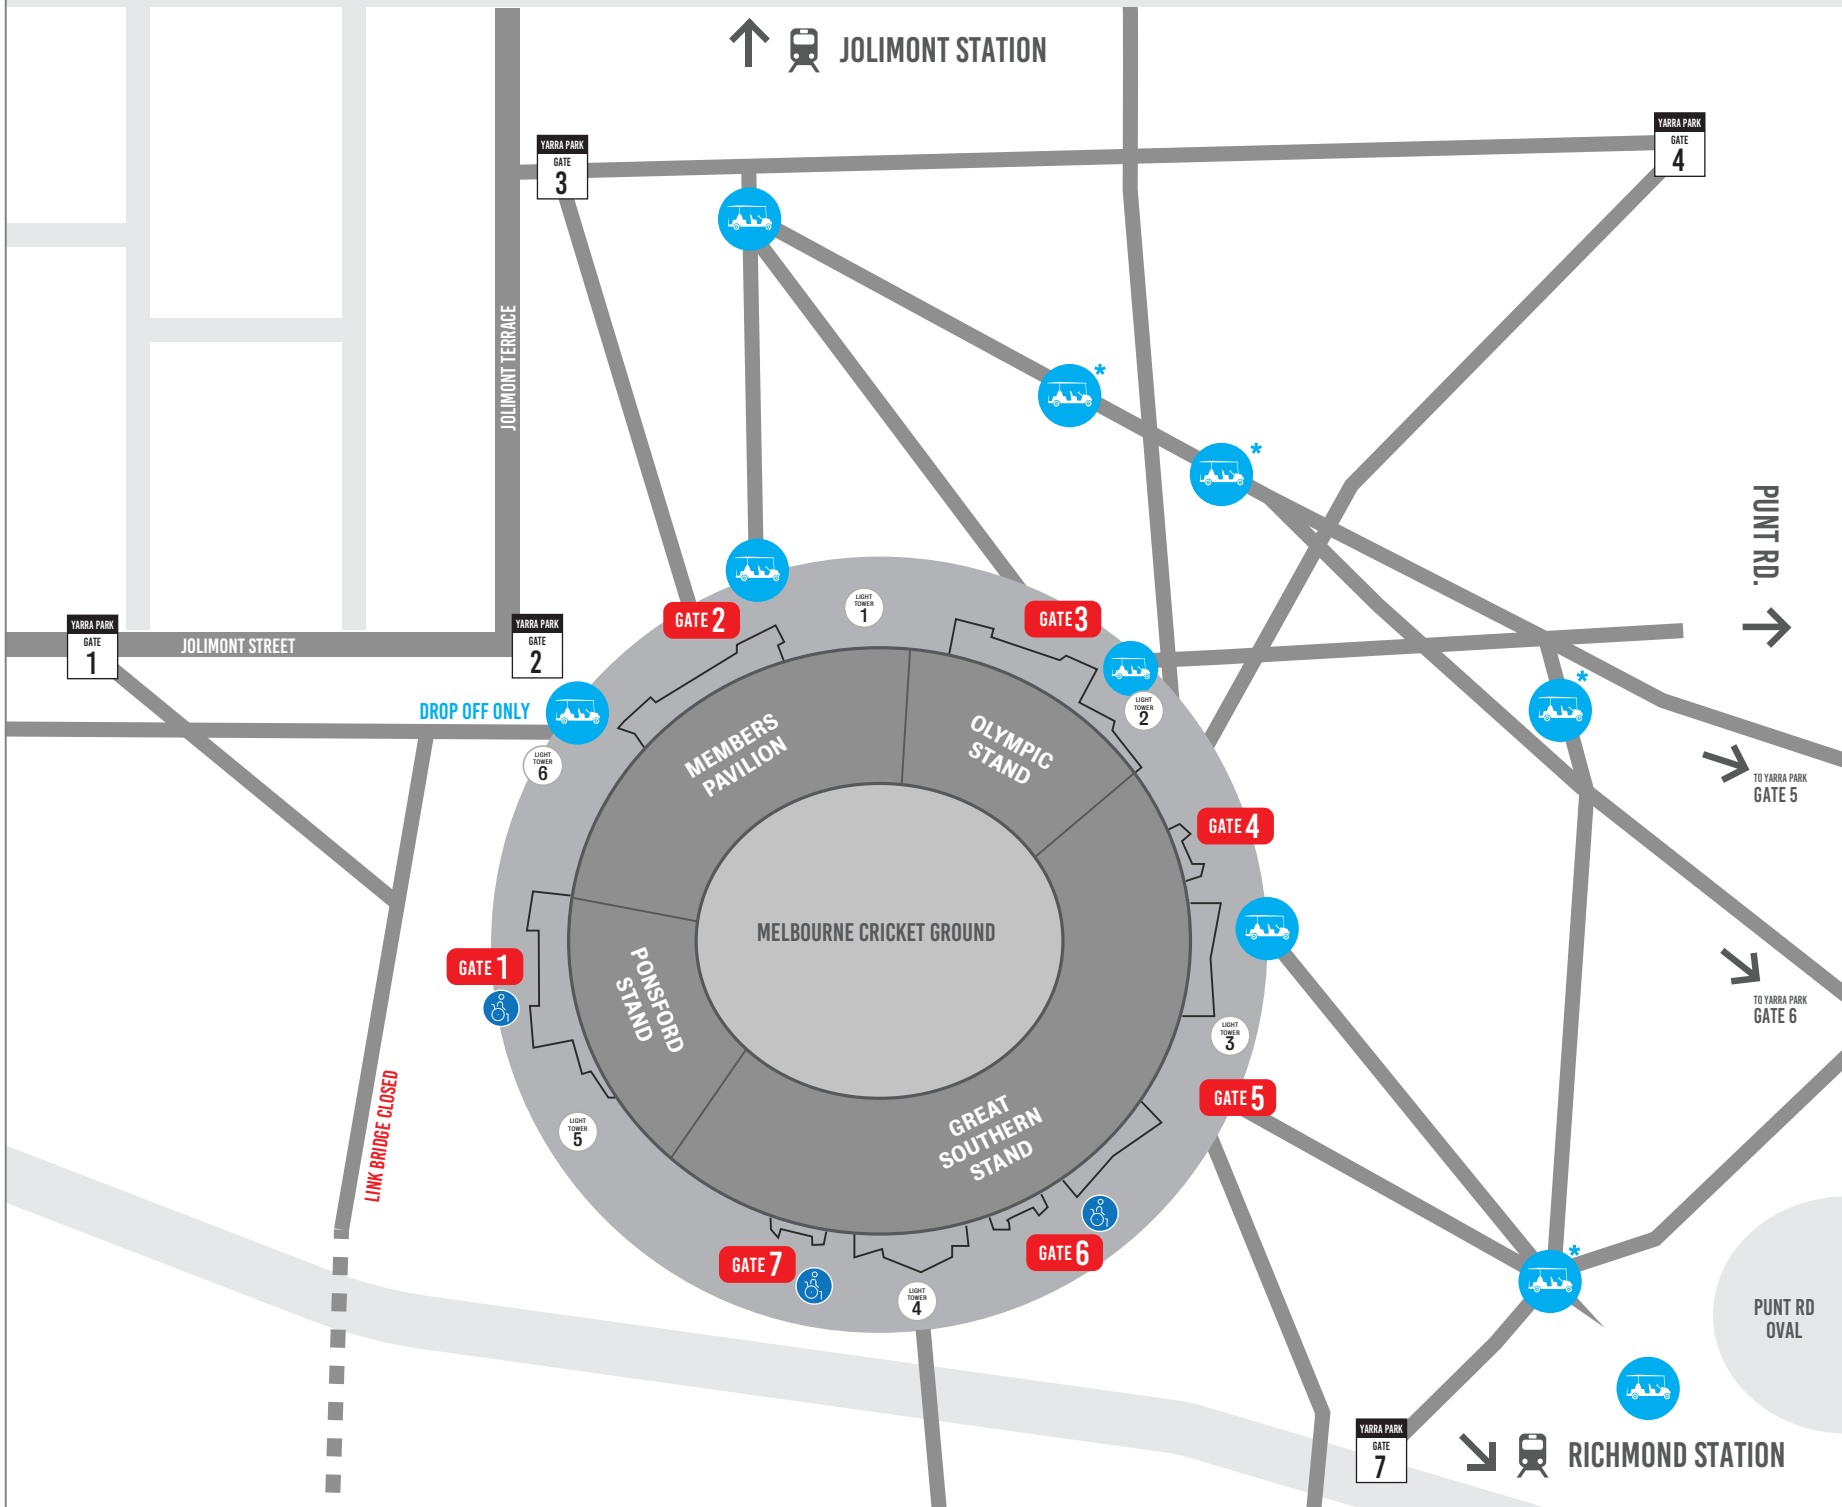

LEGEND

PICK UP/DROP OFF POINTS*

ACCESS TO GATES 6, 7 AND 1 VIA WHEELCHAIR IF REQUIRED

*MOBILITY CAR PARK PICK UP/DROP OFF LOCATIONS SUBJECT TO CHANGE

TRAIN STATIONS

NOT TO SCALE
SUBJECT TO CHANGE

MELBOURNE CBD

DROP OFF ONLY

LIGHT TOWER 6

MEMBERS PAVILION

OLYMPIC STAND

LIGHT TOWER 2

GATE 4

GATE 1

PONSFORD STAND

LIGHT TOWER 3

GATE 5

LINK BRIDGE CLOSED

LIGHT TOWER 5

GREAT SOUTHERN STAND

GATE 7

GATE 6

LIGHT TOWER 4

PUNT RD.

TO YARRA PARK
GATE 5

TO YARRA PARK
GATE 6

PUNT RD
OVAL

YARRA PARK
GATE 7

RICHMOND STATION