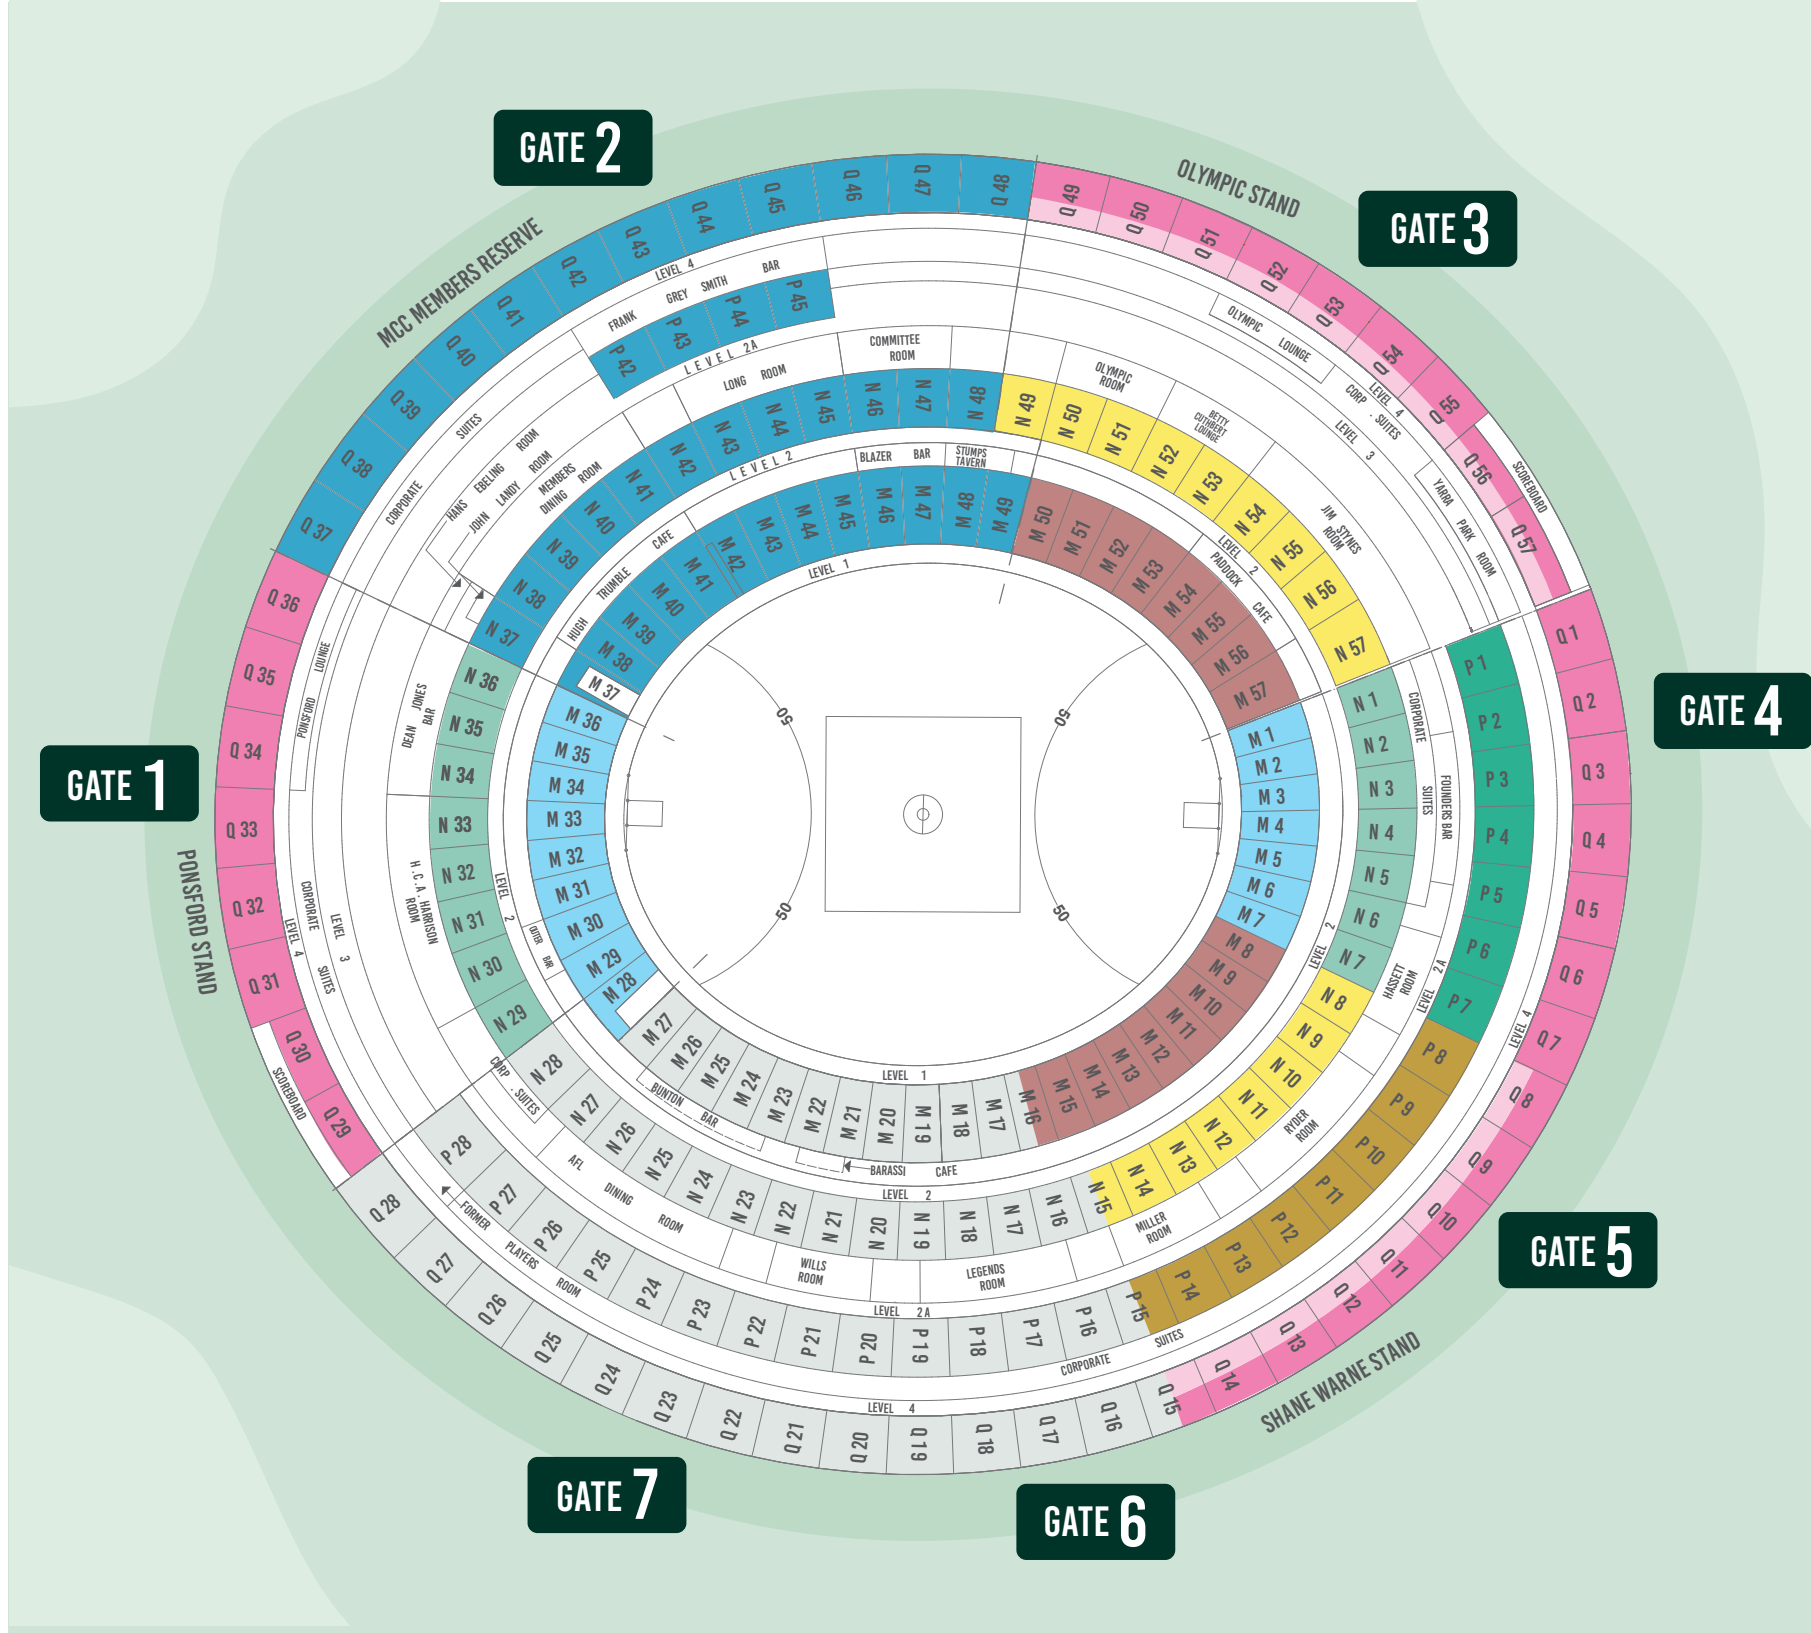

# AFL HOME AND AWAY SEASON 2023

- LEVEL 2 WING
- LEVEL 2 GOAL
- LEVEL 1 WING
- LEVEL 1 GOAL
- LEVEL 2A WING
- LEVEL 2A GOAL
- LEVEL 4 FRONT
- LEVEL 4
- AFL RESERVE
- MCC MEMBERS RESERVE

NOT TO SCALE

SUBJECT TO CHANGE

SINCE 1853

**GATE 1**

**GATE 2**

**GATE 3**

**GATE 4**

**GATE 5**

**GATE 6**

**GATE 7**