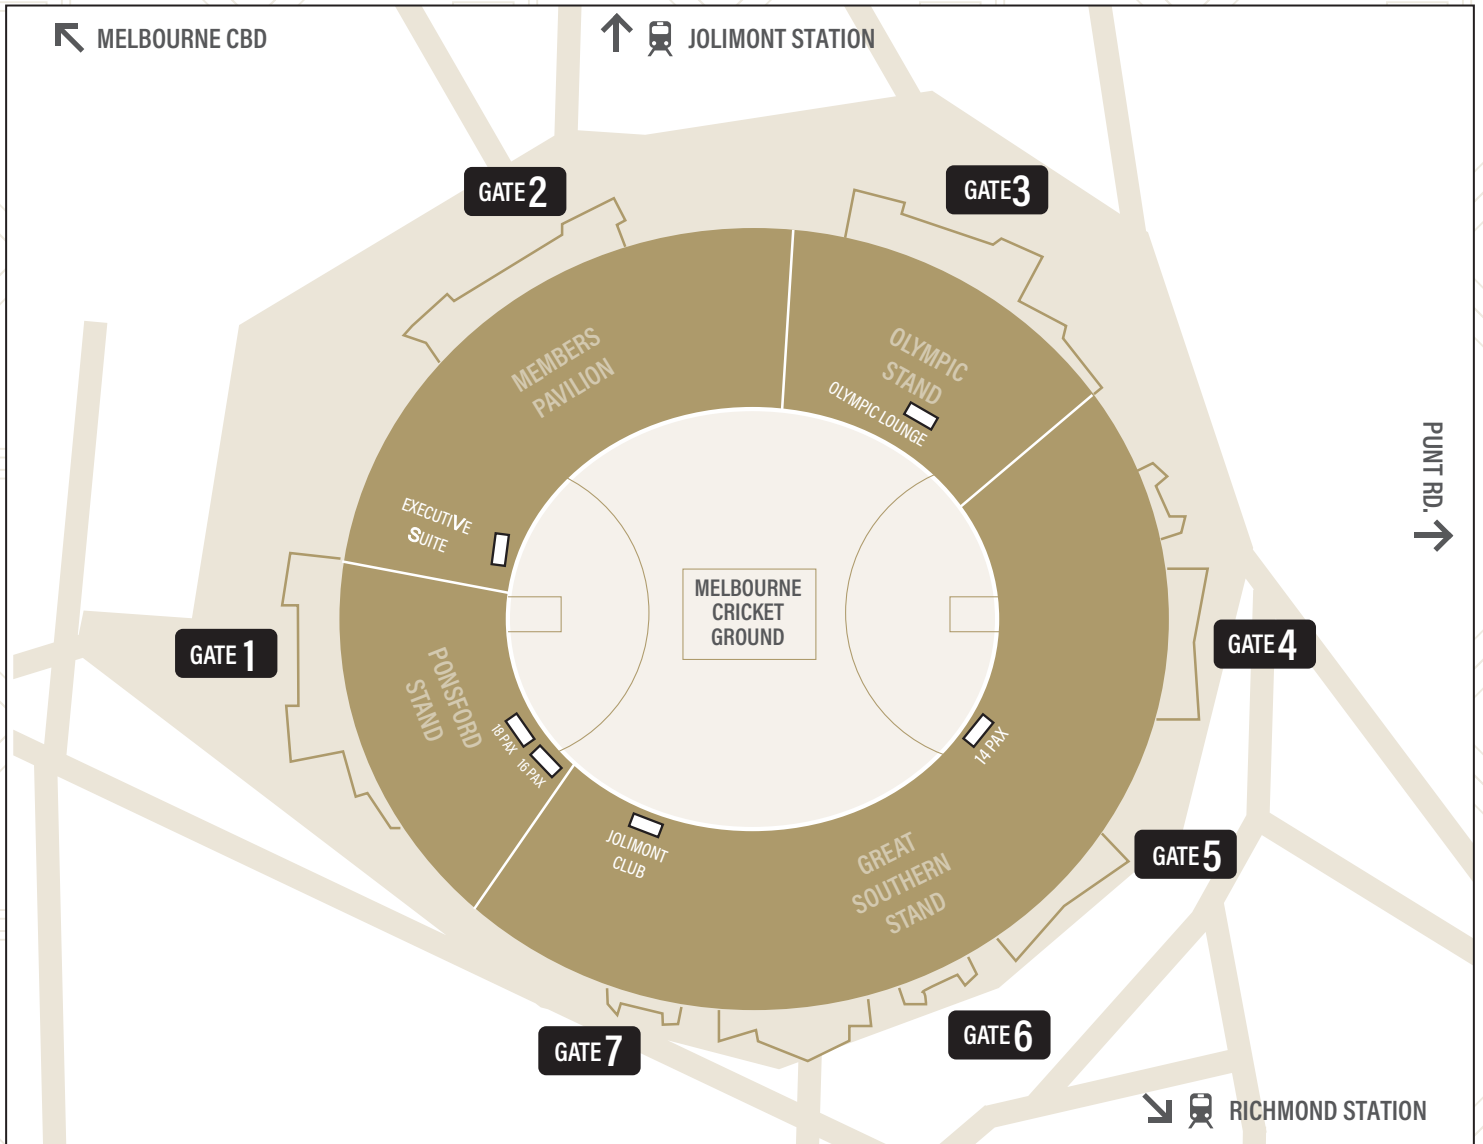

2022 AFL PREMIERSHIP SEASON

Premium Experiences 2022 Pricing