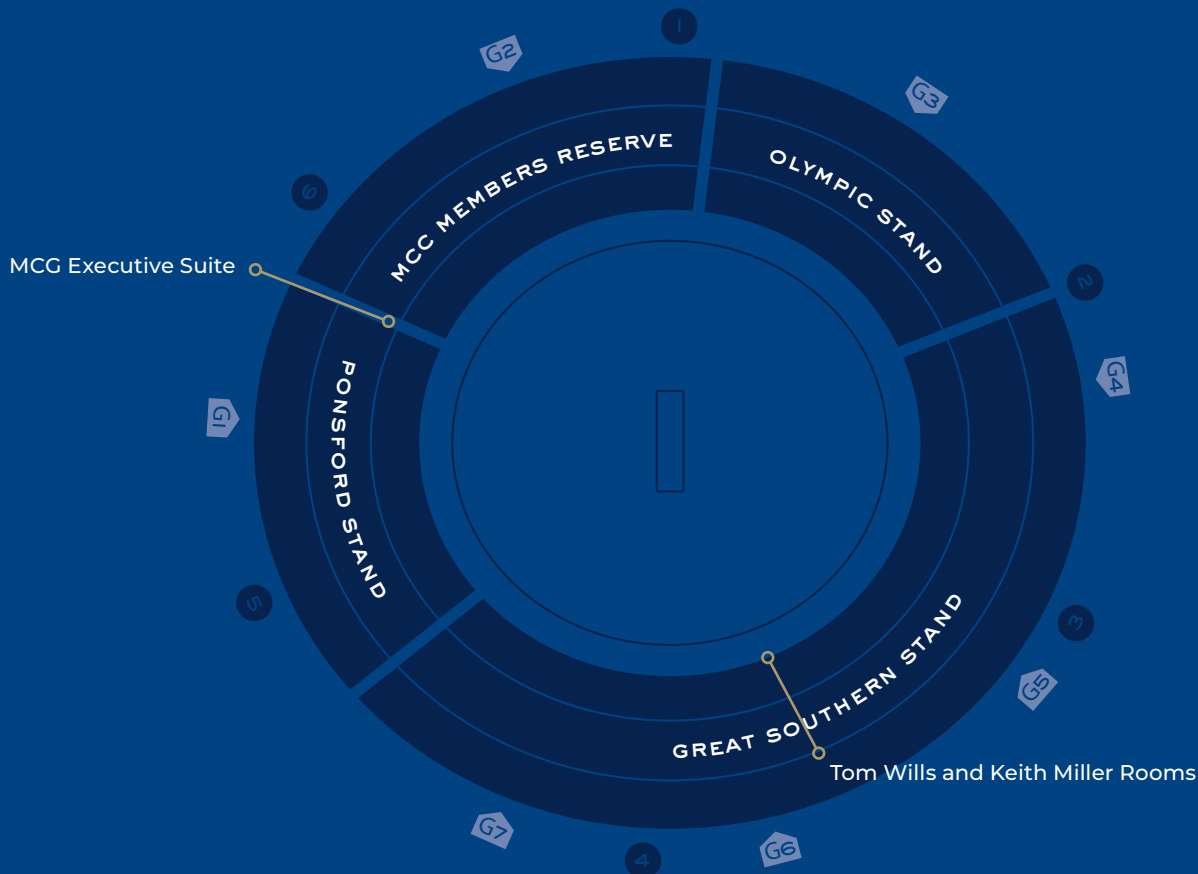

YOU WILL ENJOY

- Private stewards serving you fresh, locally sourced, seasonal dishes accompanied with premium beverages
- Premium Level 3 seating
- Private bar and bathroom facilities
- Official event programs

Enquire about our packages

03 9657 8891 | mcc.org.au/hospitality
mcghospitality@mcc.org.au

Pricing is match dependent – see table with grading overleaf.

ANOTHER LEVEL OF PREMIUM

8 - 50 GUESTS

Cricket Hospitality Pricing