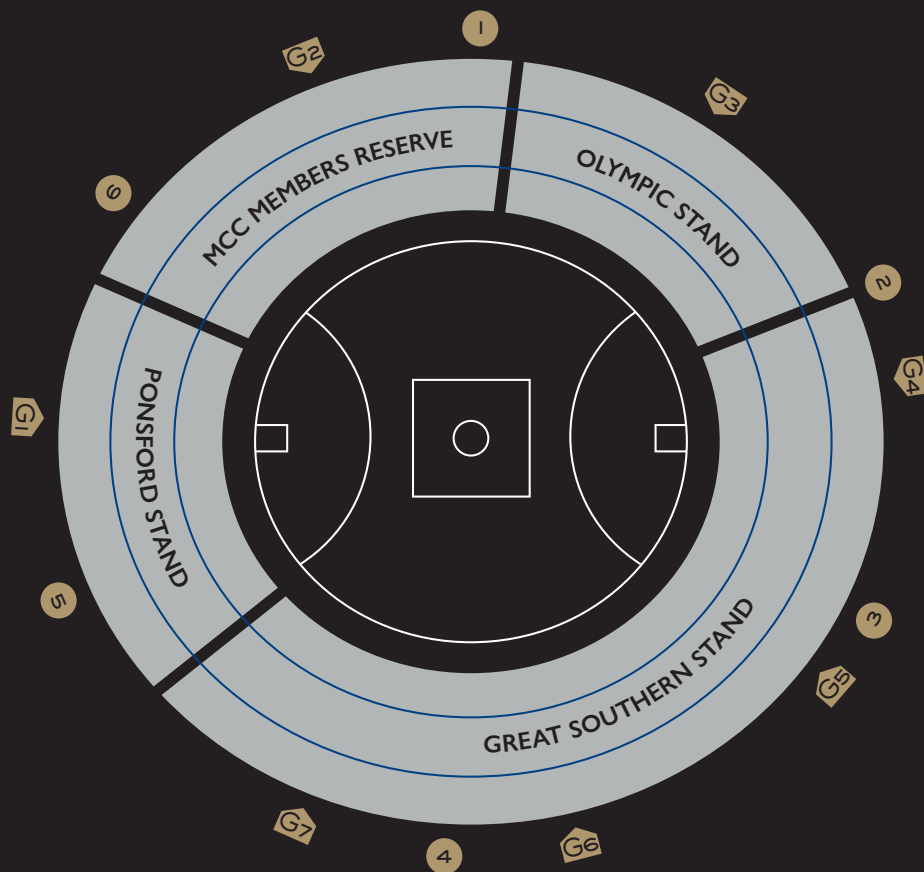

## YOU WILL ENJOY

- Private stewards serving you a grazing style menu including locally sourced, seasonal dishes accompanied with premium beverages
- Premium level 3 viewing
- Private bathroom facilities
- AFL records for your group
- 2 x VIP underground car parks