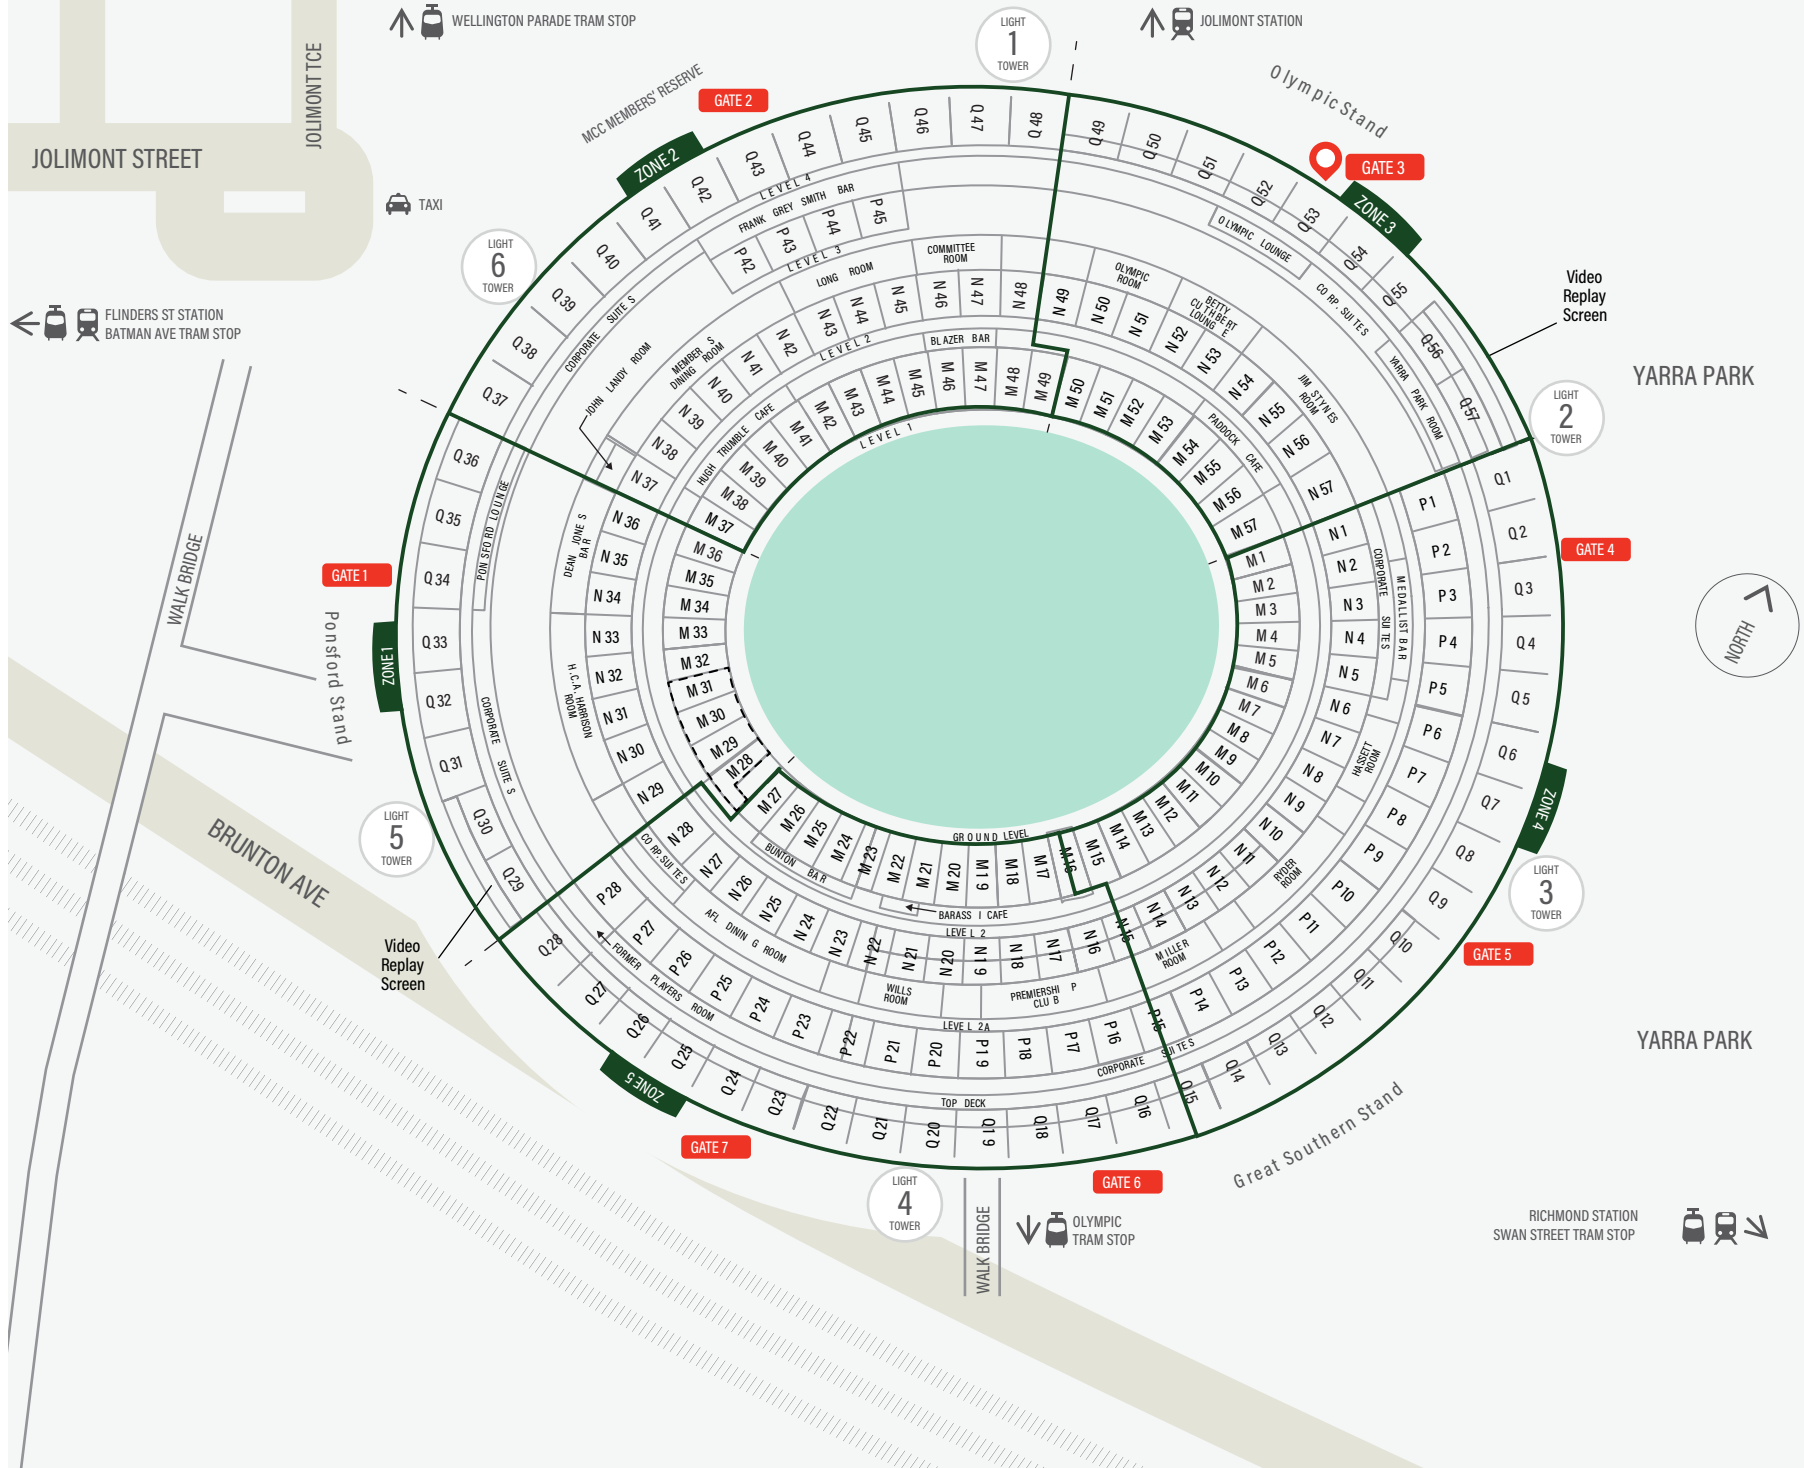

TOYOTA AFL PREMIERSHIP SEASON 2021

-  Tram
-  Train
-  Taxi
-  Gates
-  Zones

NOT TO SCALE

SUBJECT TO CHANGE

RICHMOND STATION
SWAN STREET TRAM STOP