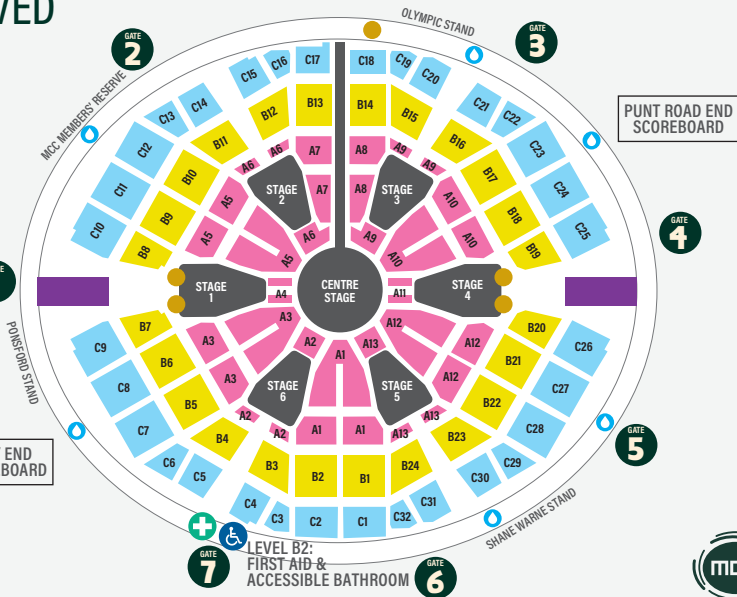

ED SHEERAN ARENA RESERVED SEATING MAP

LEGEND

BAR

CITY END
SCOREBOARD

WATER FOUNTAIN

REFRESHMENTS/SNACKS

FIRST AID

ACCESSIBLE BATHROOM

GATE 7

LEVEL B2:
FIRST AID &
ACCESSIBLE BATHROOM

GATE 6

SINCE
1853