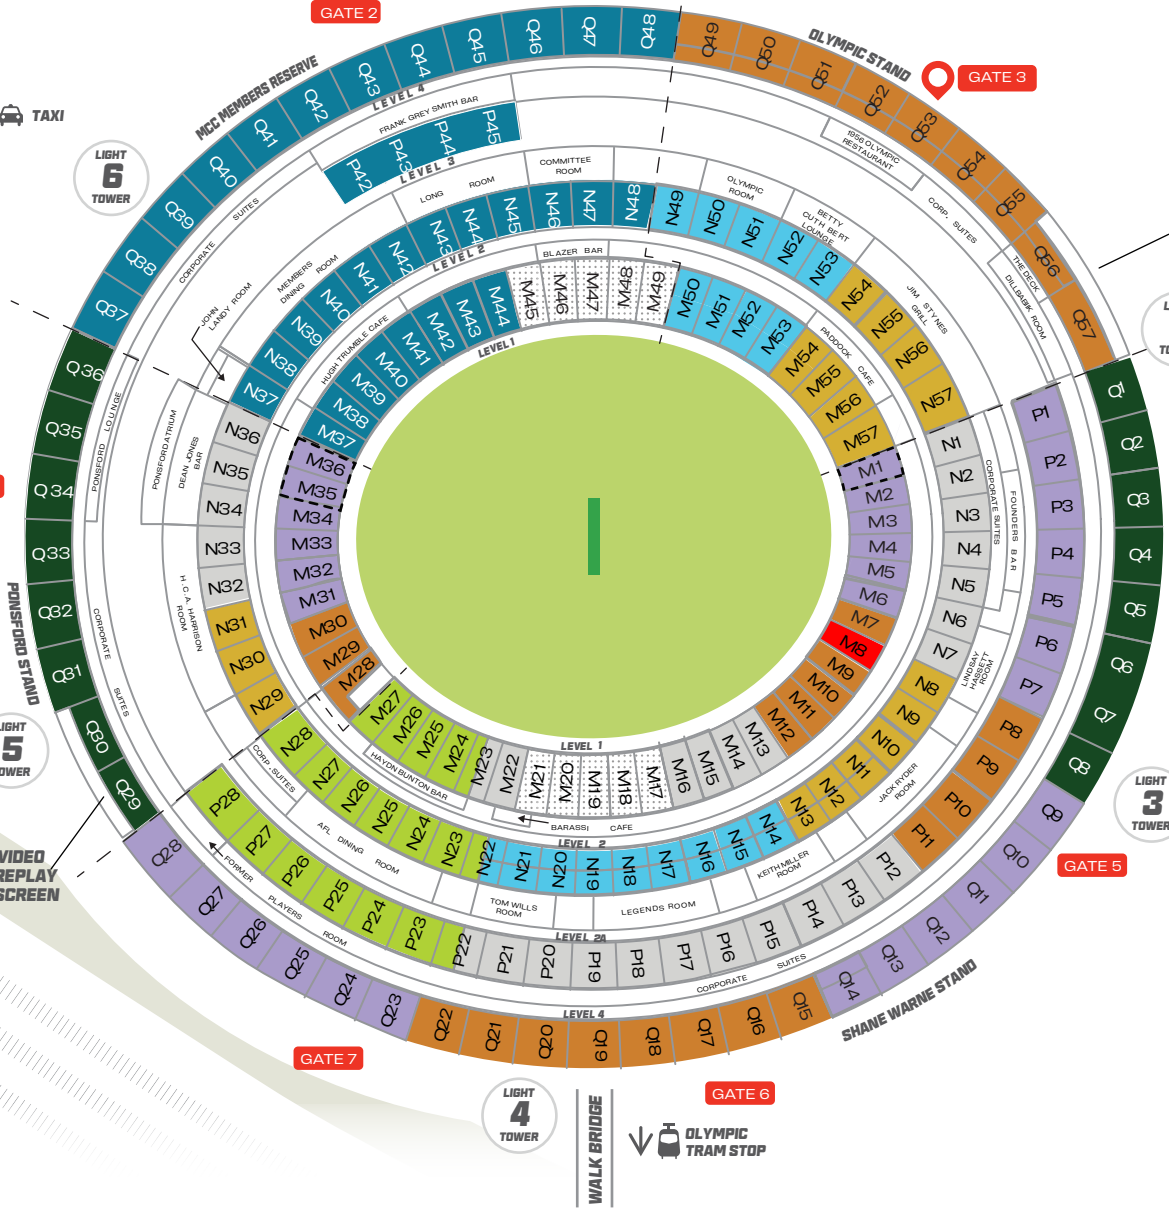

JOLIMONT STREET

JOLIMONT TCE

WELLINGTON PARADE TRAM STOP

JOLIMONT STATION

TAXI

FLINDERS ST STATION  
BATMAN AVE TRAM STOP

WALK BRIDGE

GATE 1

VIDEO REPLAY SCREEN

BARASSI WAY

VIDEO REPLAY SCREEN

YARRA PARK

GATE 4

GATE 5

YARRA PARK

RICHMOND STATION  
SWAN STREET TRAM STOP

MELBOURNE CRICKET GROUND  
BRUNTON AVE, EAST MELBOURNE, VIC 3002

**NRMA INSURANCE BOXING DAY TEST  
AUSTRALIA V NEW ZEALAND**

Saturday December 26 - Wednesday December 30, 2026

TRAM TRAIN TAXI BOX OFFICE MAP NOT TO SCALE SUBJECT TO CHANGE

- A Reserve
- B Reserve
- C Reserve
- D Reserve
- New Zealand Fan Zone (D Res)
- E Reserve
- Alcohol Free Zone (E Res)
- F Reserve
- AFL Members
- MCC Members
- Sightscreen