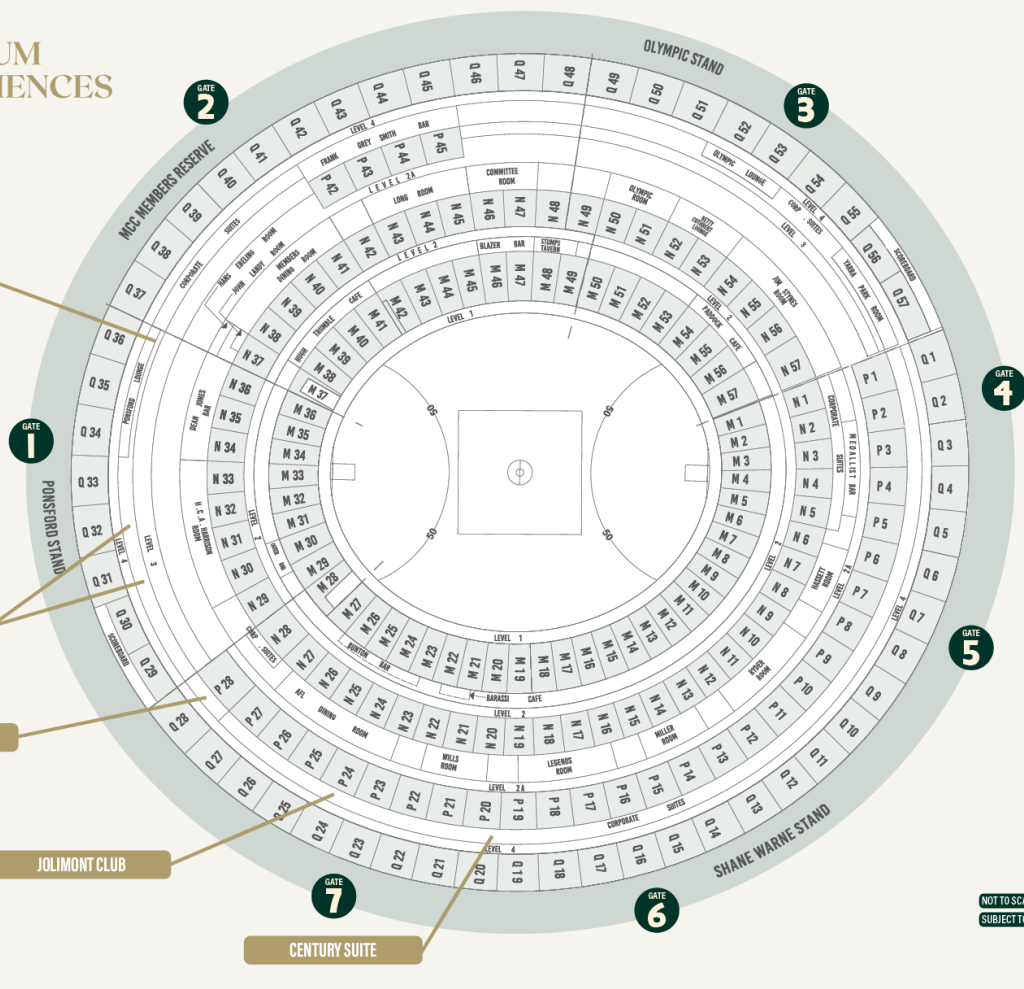

YOU WILL ENJOY

- + Match seat at the front of level 4 Olympic Stand
- + Pre-match function in the Olympic Lounge (non ground-facing)
- + Gourmet menu with locally sourced, seasonal dishes
- + Premium beverage selection served pre-match and half-time (beer, wine, soft drinks, tea and coffee)
- + Traditional half time footy fare
- + Entertainment from guest speaker

PRICE PER PERSON: \$475

TABLE OF 10: \$4,500

MCG NETWORK LOUNGE

The MCG Network Lounge is a re-vamped hospitality offering with outstanding views on half forward of the Shane Warne Stand.

This can be booked as a private space for 20 guests or as a semi-private space for 10 guests.

WE CAN'T WAIT TO WELCOME YOU TO THE 'G IN 2024!

PREMIUM EXPERIENCES VIRTUAL TOUR

PREMIUM EXPERIENCES

JAMESON BLACK BARREL SUITE

MCG PRIVATE SUITE

MCG NETWORK LOUNGE

JOLIMONT CLUB

CENTURY SUITE